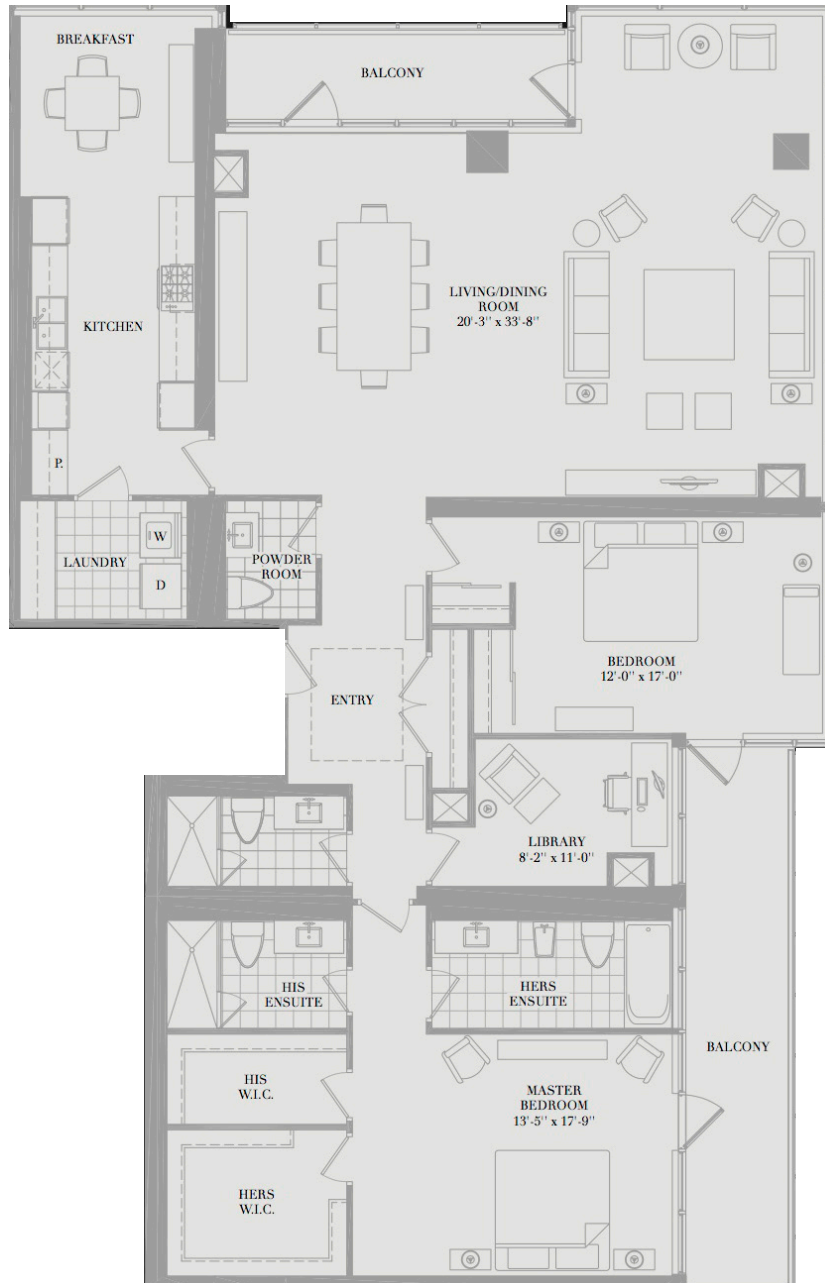

Festival Tower - Penthouse 04

Size: 2,559 Sq.Ft. | Bedroom: Three | Bathroom: Three Full & One Powder | Exposure: South-East

DYLAN DONOVAN
KRISTEN DUERN

CHRISTIE'S
INTERNATIONAL REAL ESTATE

Direct: 416-317-4040 | Office: 416-925-9191 | Email: dylan@dylandonovan.ca