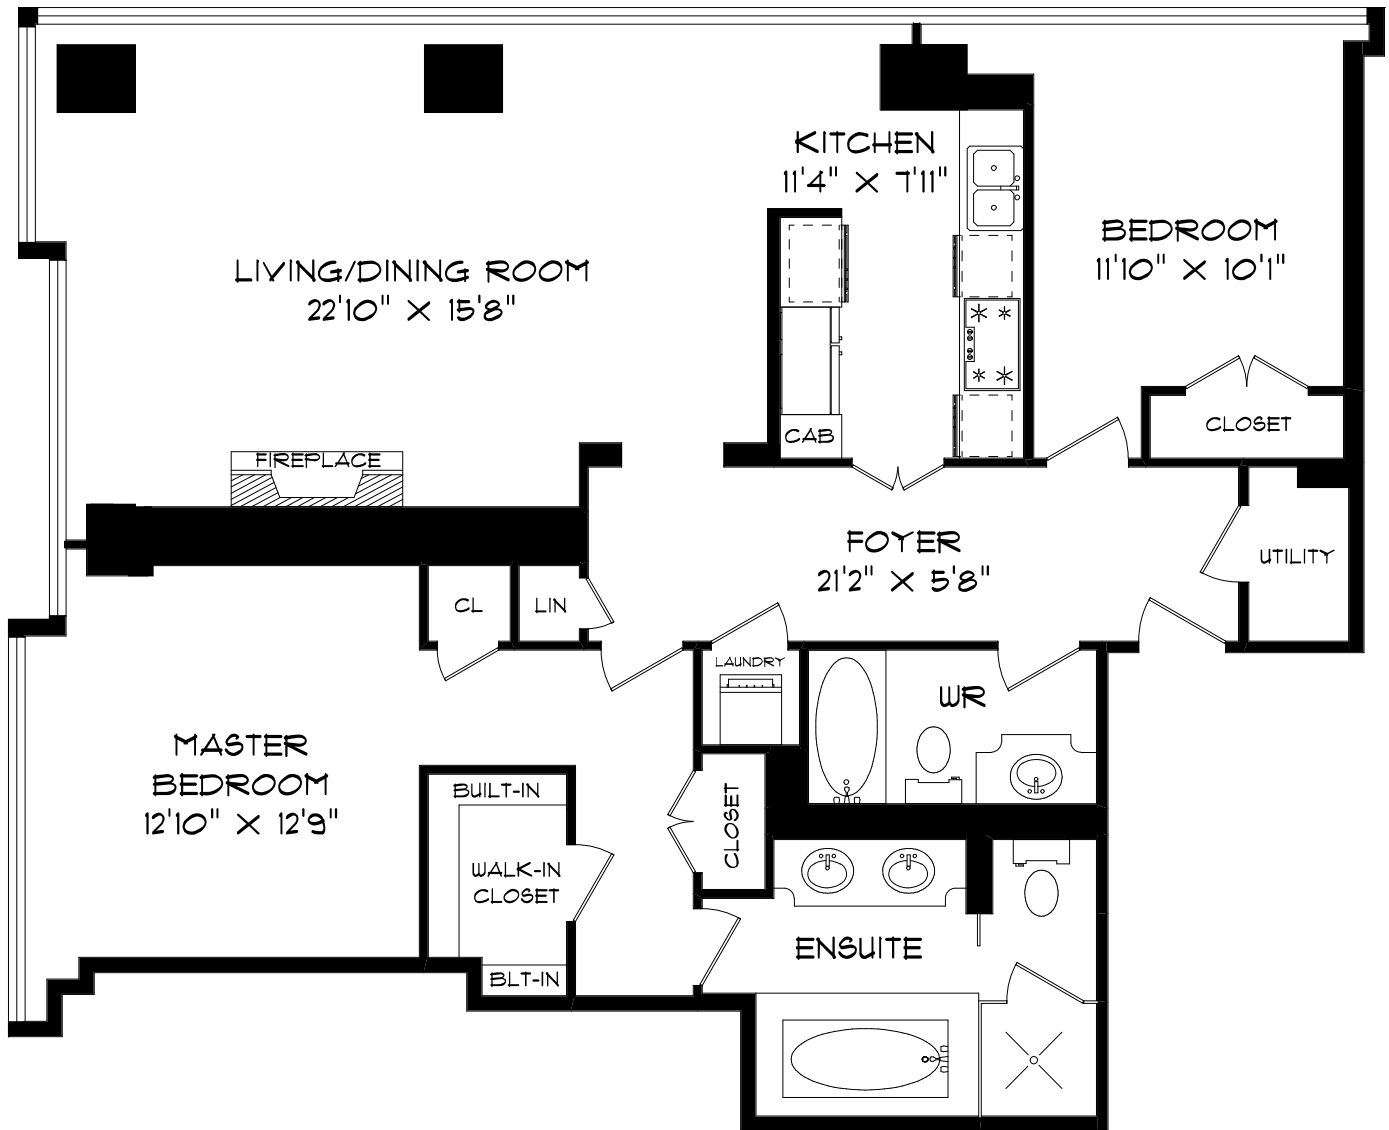

183 WELLINGTON STREET WEST UNIT 3101

PHONE 905-271-7010
FAX 905-271-4468
PLANS@PLANITMEASURING.COM

MEASURED ON APRIL 17, 2015
MEASURED TO TARIION STANDARD
PERIMETER WALL THICKNESS HAS BEEN ESTIMATED.
ROOM SIZES SHOULD BE CONSIDERED APPROXIMATE
SINCE MEASUREMENTS ARE SUBJECT TO CERTIFICATION.
© 2015 PLANIT MEASURING®