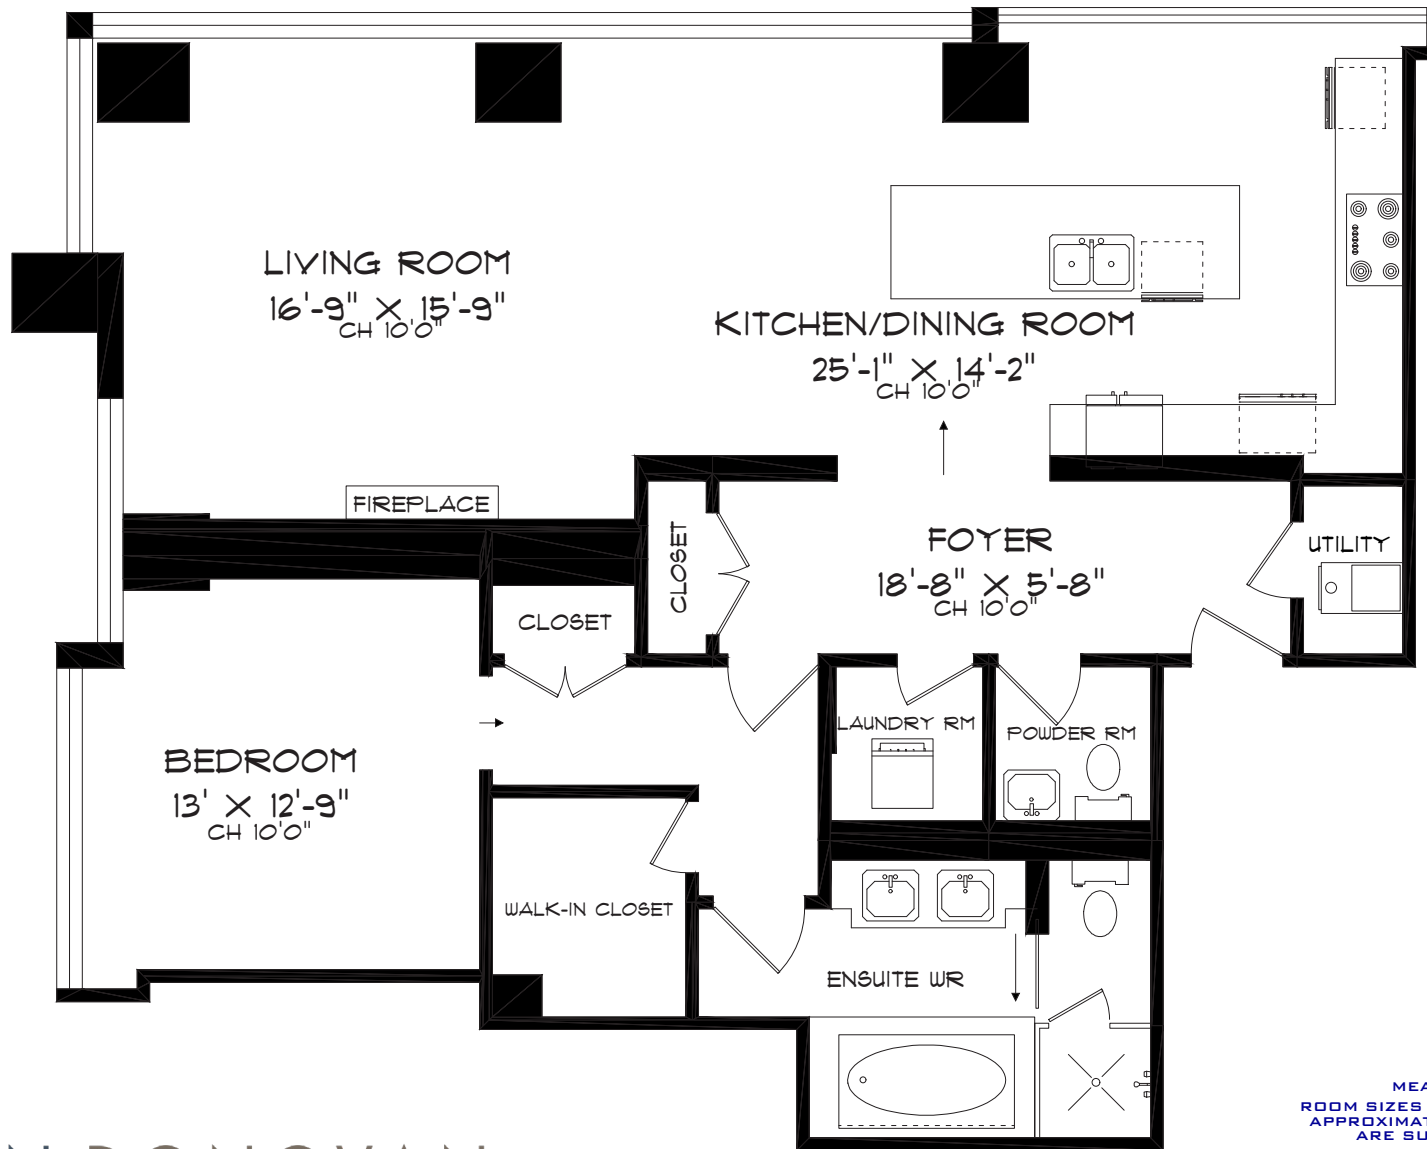

183 Wellington Street West, Suite 3201

Size: 1,402 Sq.Ft. | Bedroom: 1 | Bathroom: 1.5 | Exposure: North-West

DYLAN DONOVAN
KRISTEN DUERN