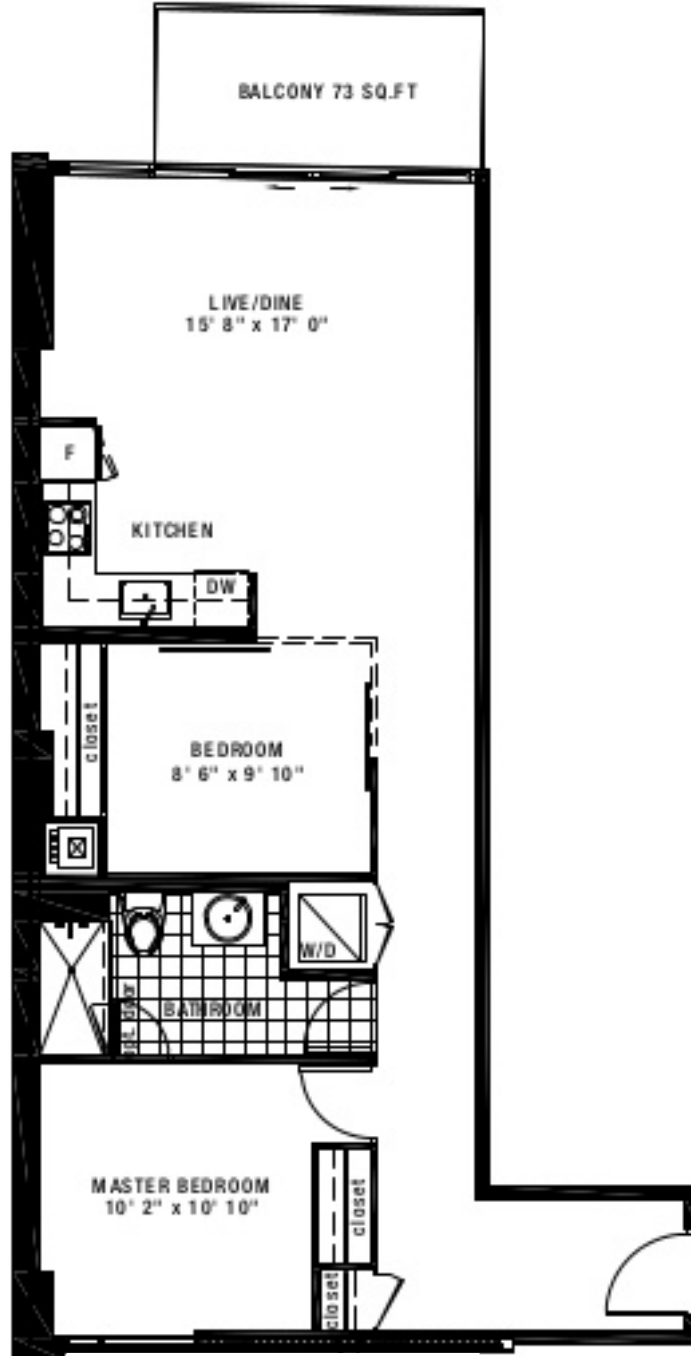

461 Adelaide St. W., Suite 532

Size: 812 Sq.Ft. + 73 Sq.Ft. Balcony

Bedroom: 2 | Bathroom: 1 Full | Exposure: North/South

DYLAN DONOVAN