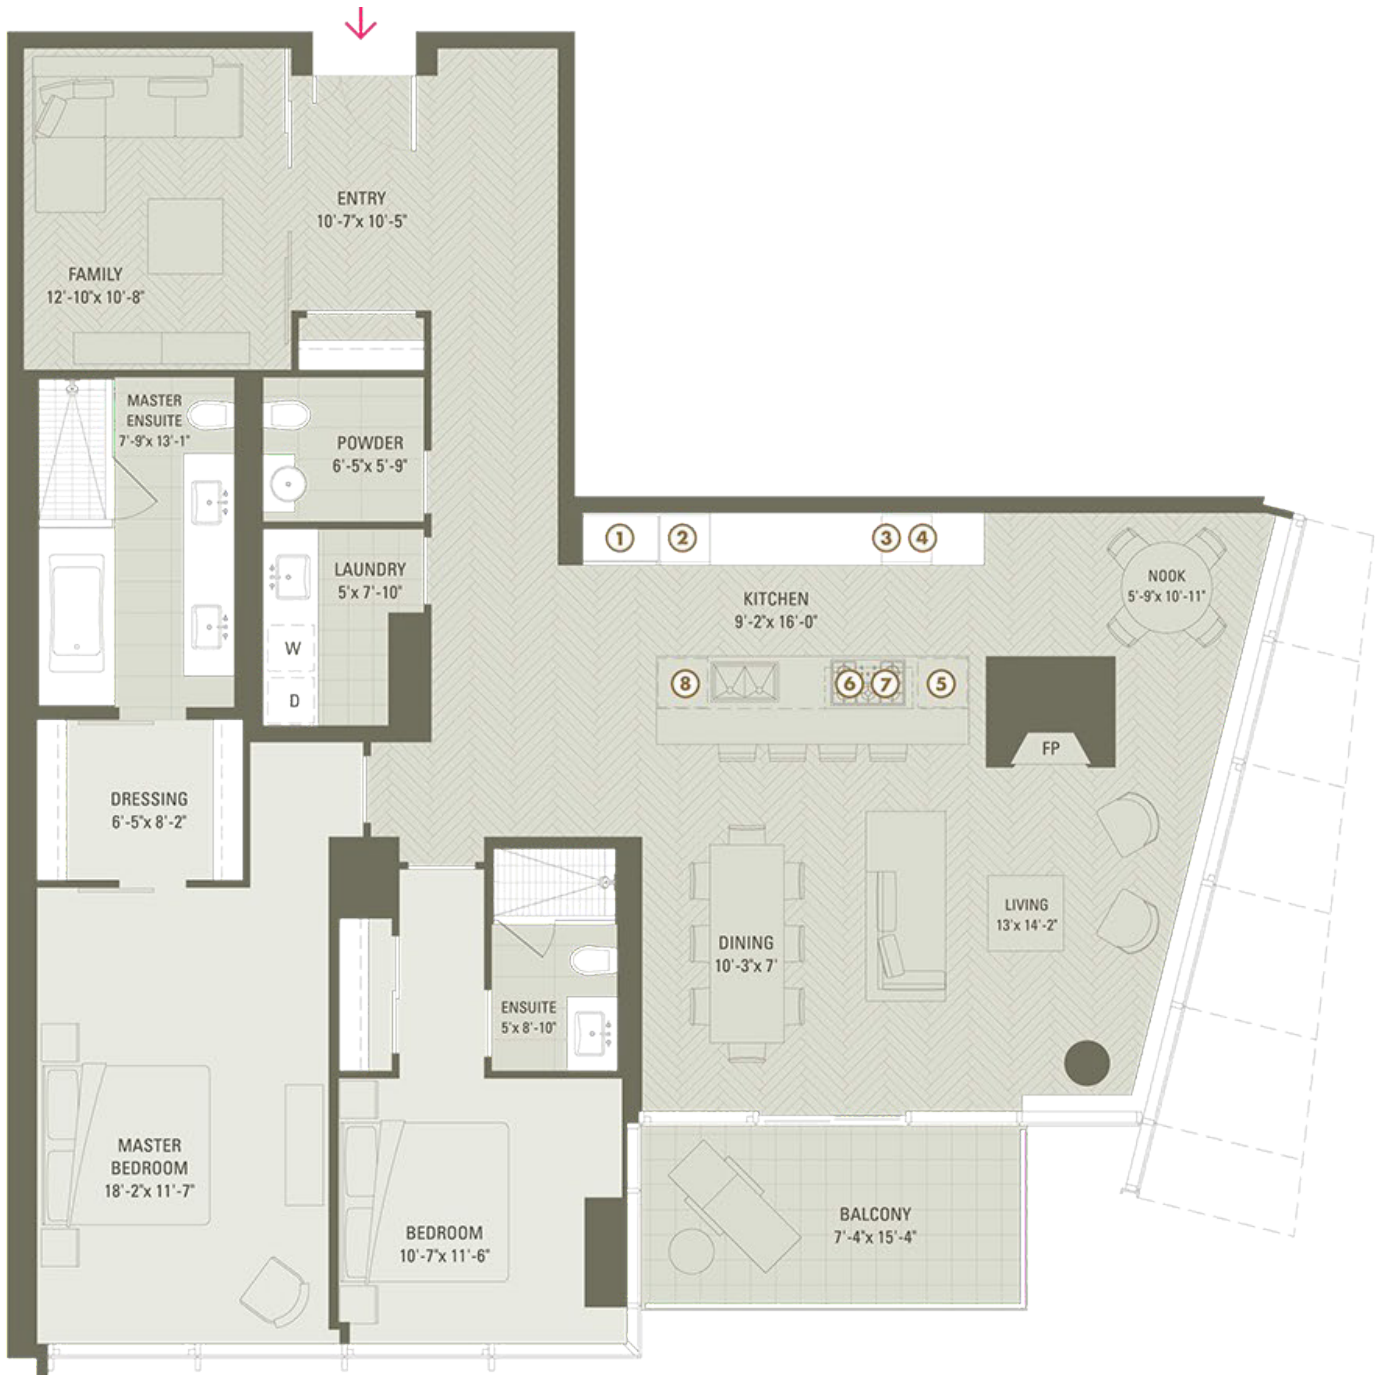

180 University Avenue, Suite 5508

Size: 1,843 Sq.Ft. | Bedroom: 2+1 | Bathroom: 2.5 | Exposure: South-East

DYLAN DONOVAN