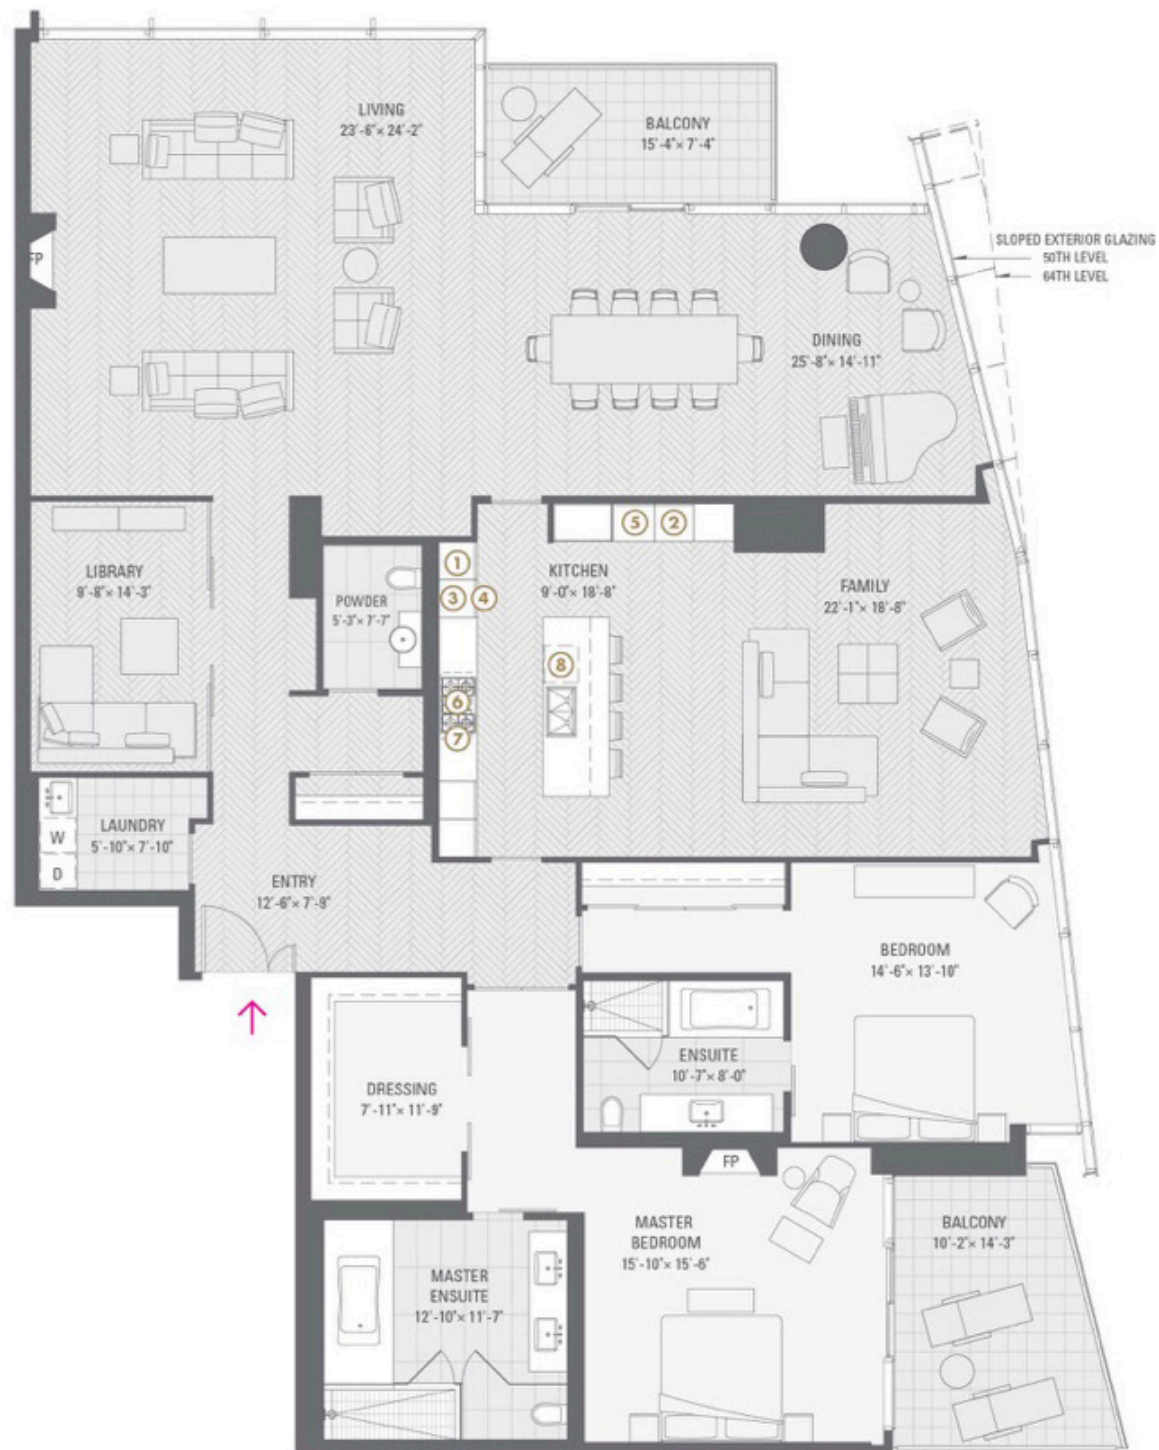

180 University Avenue Suite 6304

Size: 3,258 Sq.Ft.

Bedroom: 2+1

Bathroom: 2.5

Exposure: North-East

Room Sizes

Living: 23'6" x 24'2"

Dining: 25'8" x 14'11"

Kitchen: 9'0" x 18'8"

Family: 22'1" x 18'8"

Master Bed: 15'10" x 15'6"

Second Bed: 14'6" x 13'10"

Library: 9'8" x 14'3"

DYLAN DONOVAN
KRISTEN DUERN