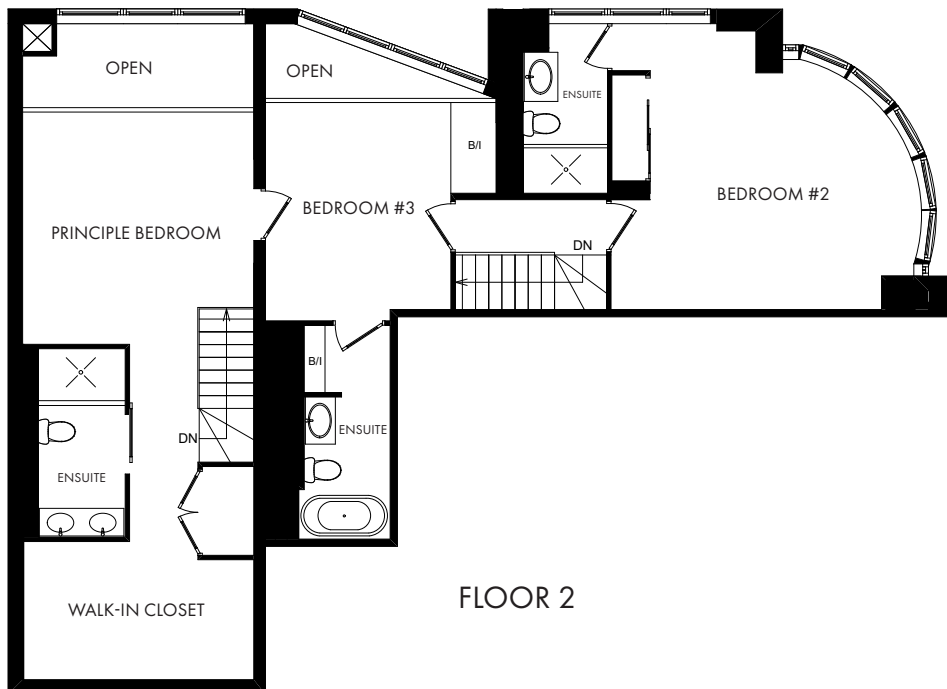

36 Blue Jays Way, Suite 711/712

Size: 2,400 Sq.Ft. + Terrace | Bedroom: 3 | Bathroom: 3.5 | Exposure: South/East

DYLANDONOVAN