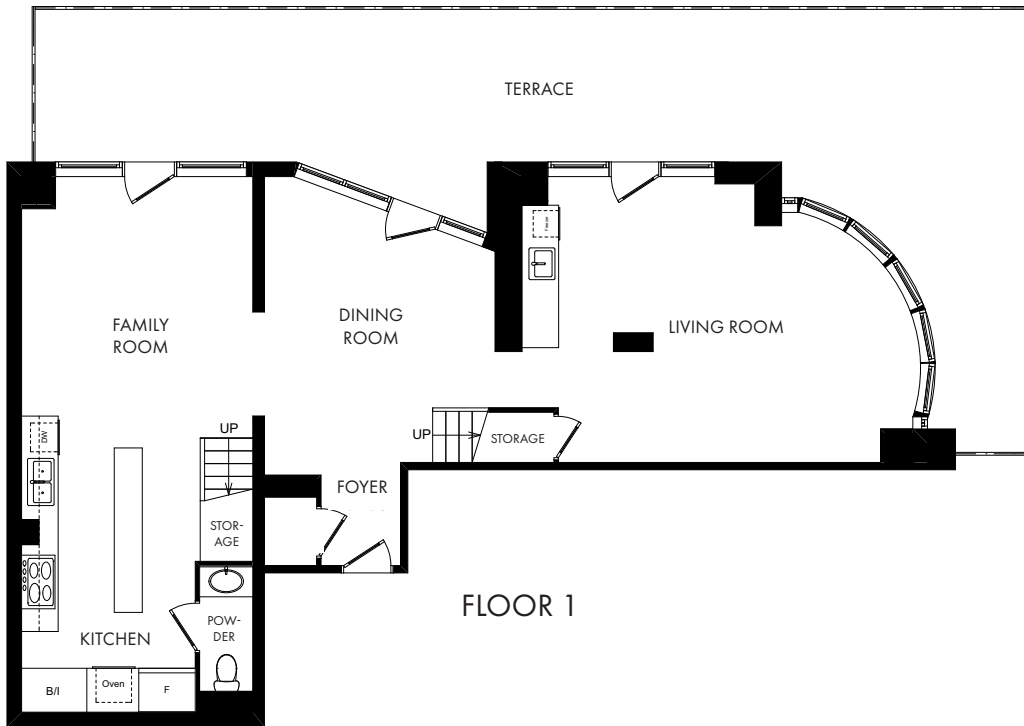

36 Blue Jays Way, Suite 711/712

Size: 2,400 Sq.Ft. + Terrace | Bedroom: 3 | Bathroom: 3.5 | Exposure: South/East

DYLANDONOVAN