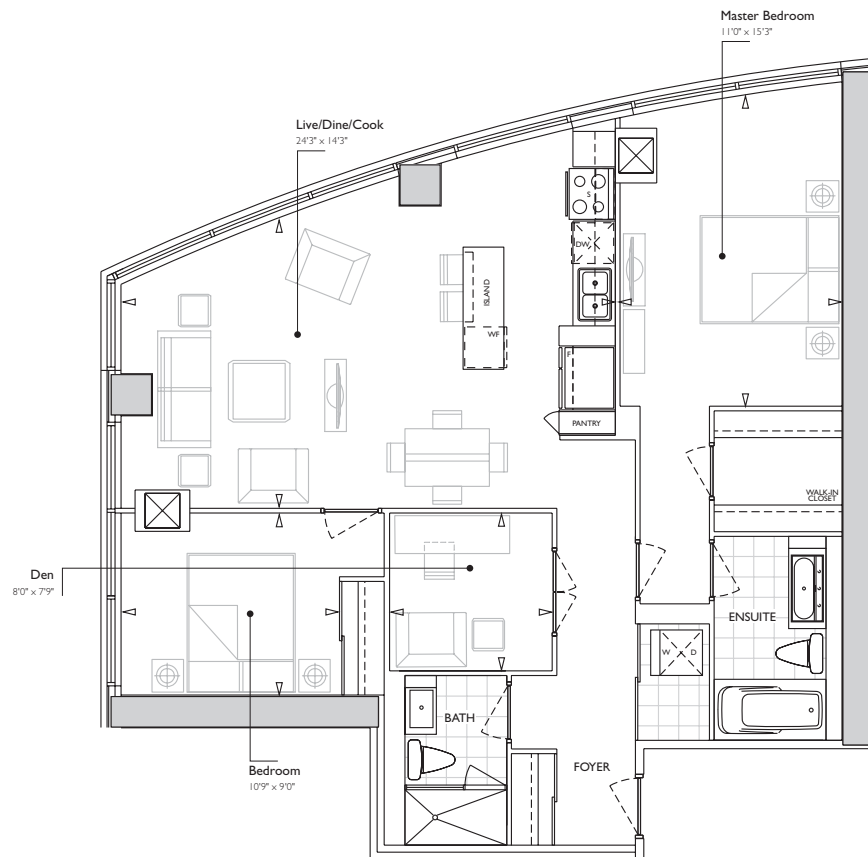

suite 21+d

two bedroom + den

Suite: 1149 sf
Total: 1149 sf

1149 sq. ft.
FLOORS 56 - 71