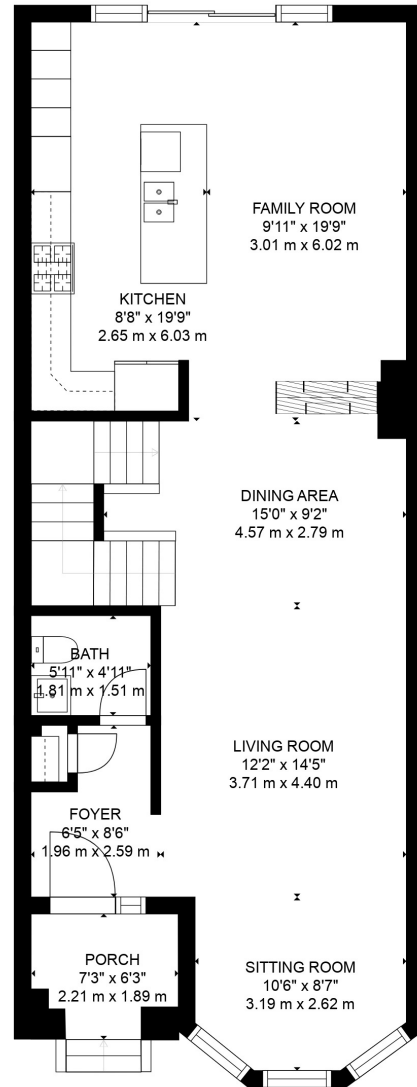

10 St Lawrence Drive

Size: 2,664 Sq.Ft. + Lower Level | Bedroom: 4+1 | Bathroom: 4.5

DYLAN DONOVAN

*Dimensions are approximate and should be used for illustration purposes only. Purchaser / Purchaser's Agent to verify all measurements.