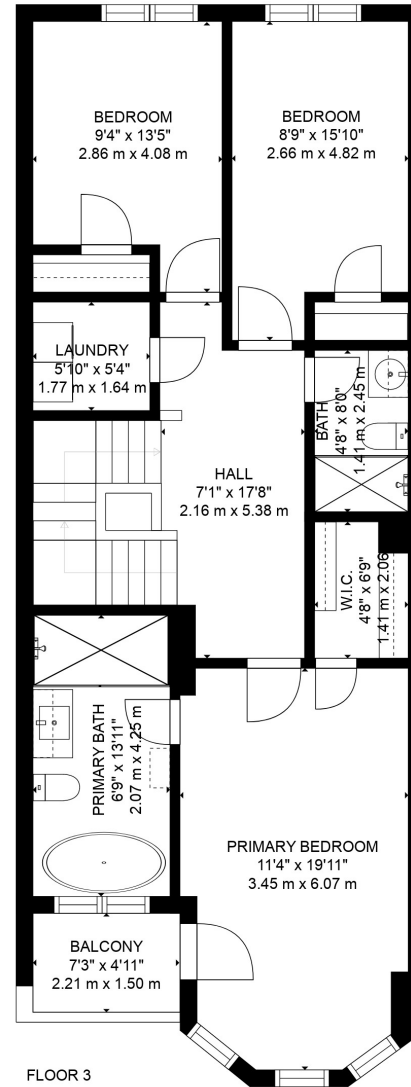

10 St Lawrence Drive

Size: 2,664 Sq.Ft. + Lower Level | Bedroom: 4+1 | Bathroom: 4.5

DYLAN DONOVAN

*Dimensions are approximate and should be used for illustration purposes only. Purchaser / Purchaser's Agent to verify all measurements.