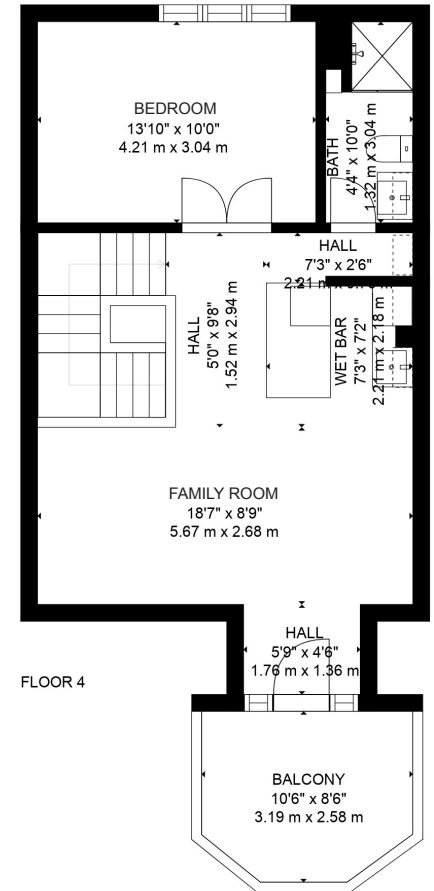

10 St Lawrence Drive

Size: 2,664 Sq.Ft. + Lower Level | Bedroom: 4+1 | Bathroom: 4.5

DYLAN DONOVAN

*Dimensions are approximate and should be used for illustration purposes only. Purchaser / Purchaser's Agent to verify all measurements.