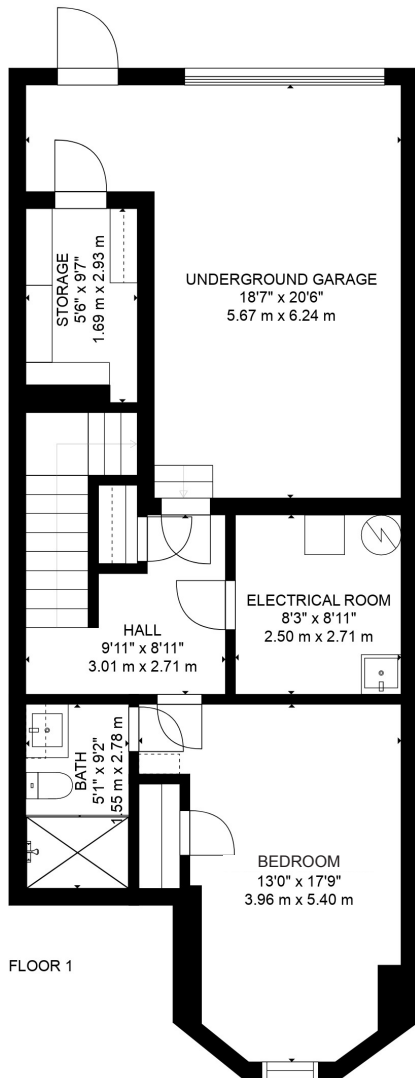

10 St Lawrence Drive

Size: 2,664 Sq.Ft. + Lower Level | Bedroom: 4+1 | Bathroom: 4.5

DYLAN DONOVAN

*Dimensions are approximate and should be used for illustration purposes only. Purchaser / Purchaser's Agent to verify all measurements.