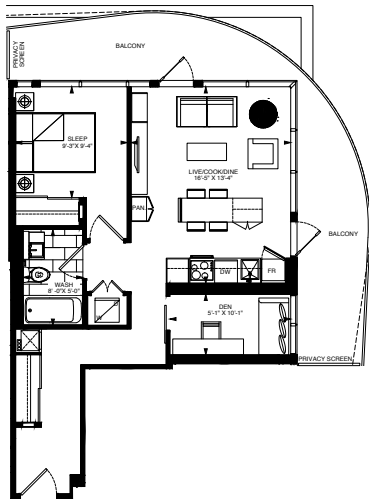

JUNIOR TWO BEDROOM

643

SUITE 05

643 SQ.FT. • BALCONY

THE MASSEY
LIVE ON
TOWER YONGE