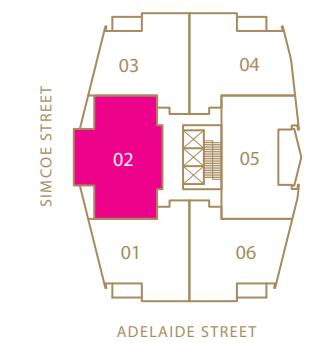

SIGNATURE SUITE

4,313 SQ FT
3 BEDROOM, FAMILY + LIBRARY

PRIVATE
ESTATES

LOWER LEVEL

2,518 SQ FT

- ① SUB-ZERO REFRIGERATOR
- ② MIELE BUILT-IN COFFEE MAKER & WARMING DRAWER
- ③ MIELE MICROWAVE ABOVE
- ④ MIELE WALL OVEN BELOW
- ⑤ SUB-ZERO WINE COOLER
- ⑥ MIELE GAS COOK TOP
- ⑦ MIELE HOOD FAN
- ⑧ MIELE DISHWASHER

UPPER LEVEL

1,795 SQ FT

FLOORS 54 - 61

DIMENSIONS, SIZES, SPECIFICATIONS, LAYOUTS AND MATERIALS ARE APPROXIMATE ONLY AND SUBJECT TO CHANGE WITHOUT NOTICE. E.&O.E.