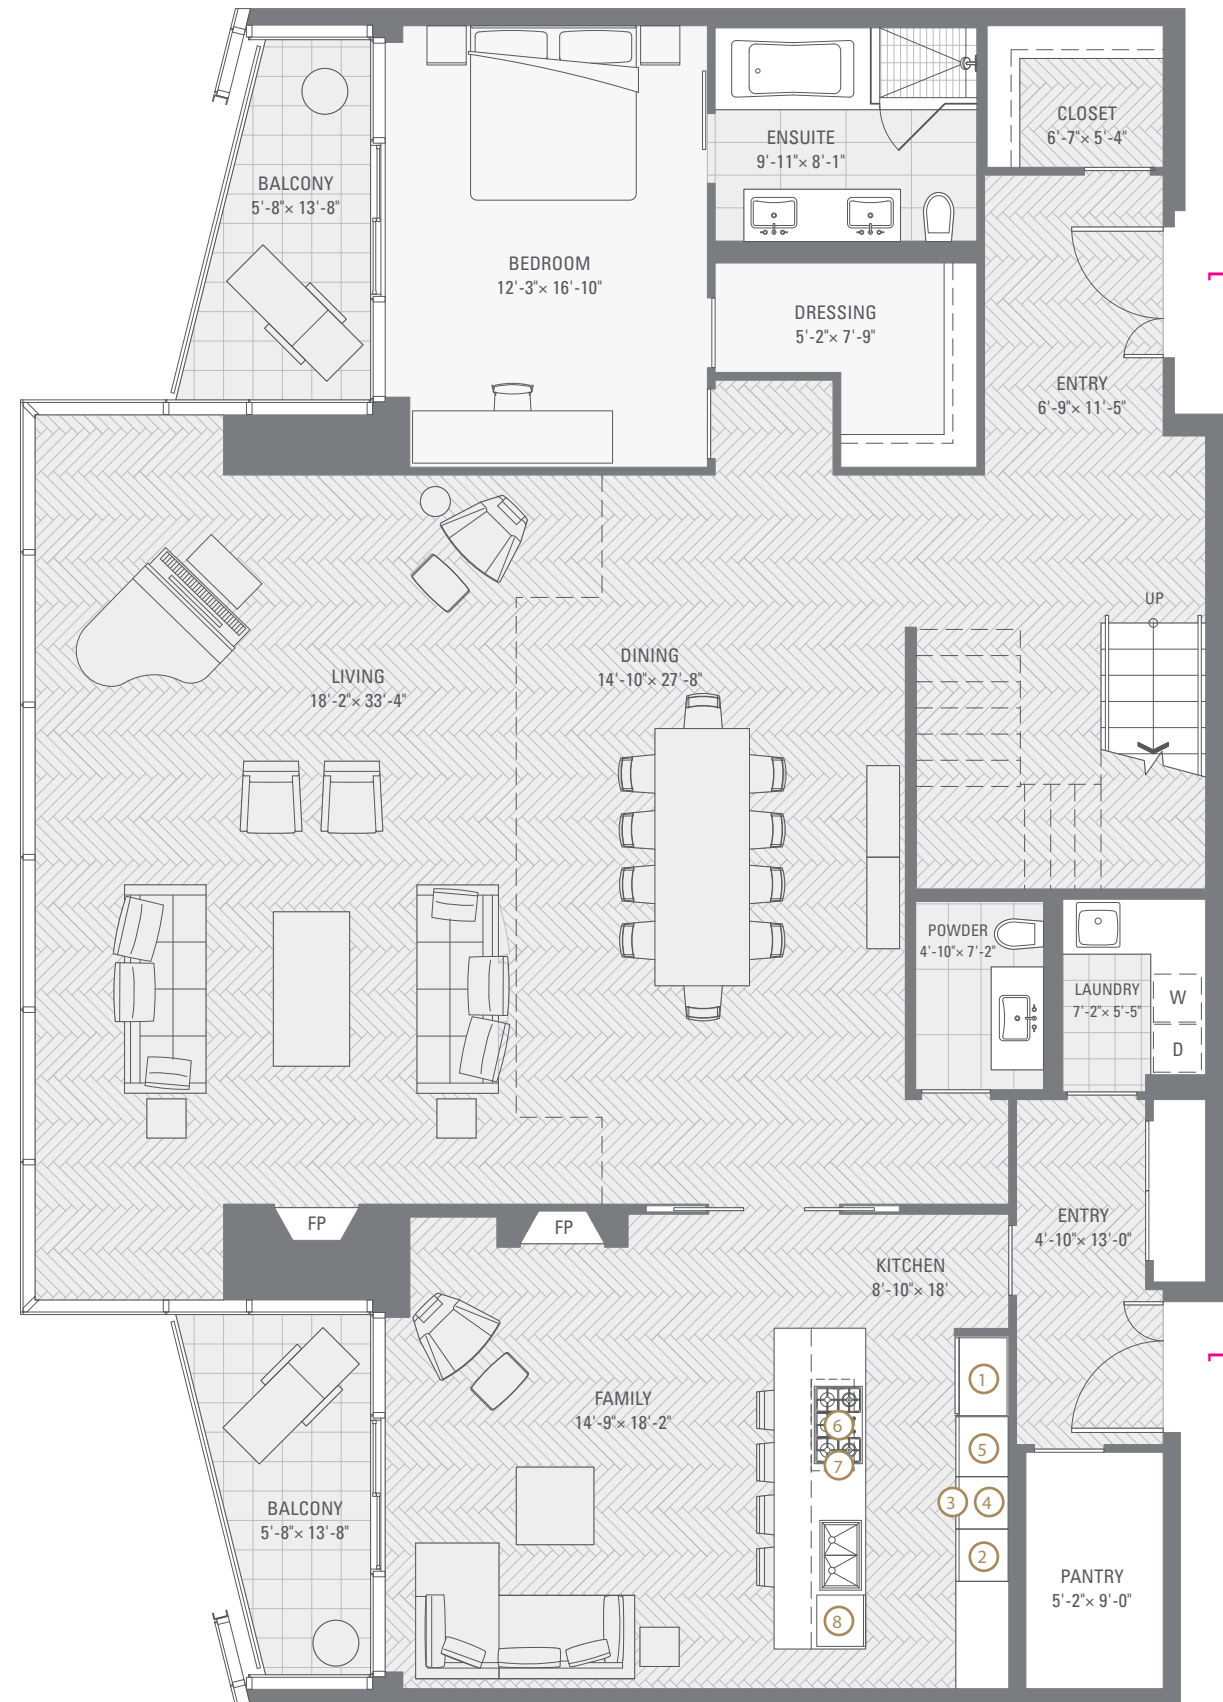

SIGNATURE SUITE

4,313 SQ FT
3 BEDROOM, FAMILY + LIBRARY

PRIVATE
ESTATES

LOWER LEVEL

2,518 SQ FT

- ① SUB-ZERO REFRIGERATOR
- ② MIELE BUILT-IN COFFEE MAKER & WARMING DRAWER
- ③ MIELE MICROWAVE ABOVE
- ④ MIELE WALL OVEN BELOW
- ⑤ SUB-ZERO WINE COOLER
- ⑥ MIELE GAS COOK TOP
- ⑦ MIELE HOOD FAN
- ⑧ MIELE DISHWASHER

UPPER LEVEL

1,795 SQ FT

FLOORS 54 - 61

DIMENSIONS, SIZES, SPECIFICATIONS, LAYOUTS AND MATERIALS ARE APPROXIMATE ONLY AND SUBJECT TO CHANGE WITHOUT NOTICE. E.&O.E.