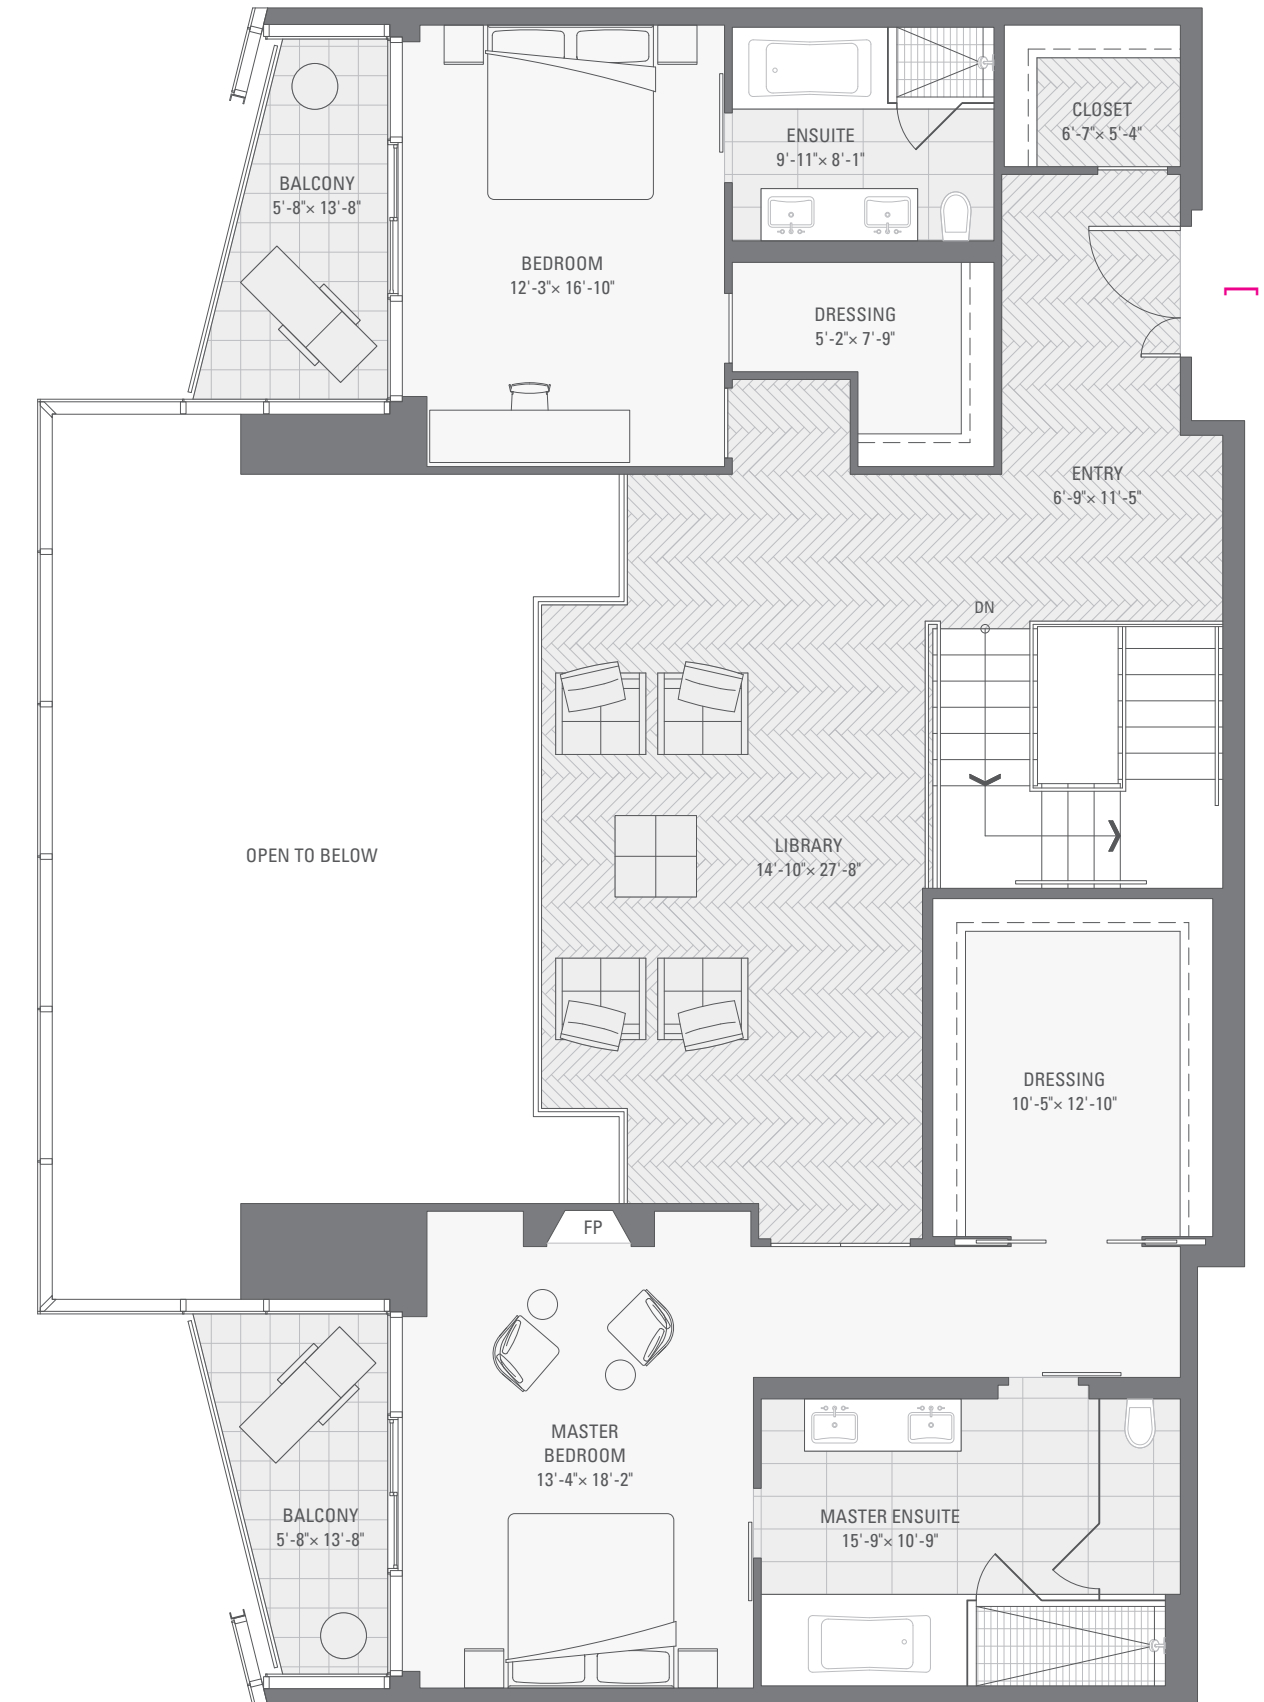

SIGNATURE SUITE

4,313 SQ FT
3 BEDROOM, FAMILY + LIBRARY

PRIVATE
ESTATES

LOWER LEVEL

2,518 SQ FT

- ① SUB-ZERO REFRIGERATOR
- ② MIELE BUILT-IN COFFEE MAKER & WARMING DRAWER
- ③ MIELE MICROWAVE ABOVE
- ④ MIELE WALL OVEN BELOW
- ⑤ SUB-ZERO WINE COOLER
- ⑥ MIELE GAS COOK TOP
- ⑦ MIELE HOOD FAN
- ⑧ MIELE DISHWASHER

UPPER LEVEL

1,795 SQ FT

FLOORS 54 - 61

DIMENSIONS, SIZES, SPECIFICATIONS, LAYOUTS AND MATERIALS ARE APPROXIMATE ONLY AND SUBJECT TO CHANGE WITHOUT NOTICE. E.&O.E.