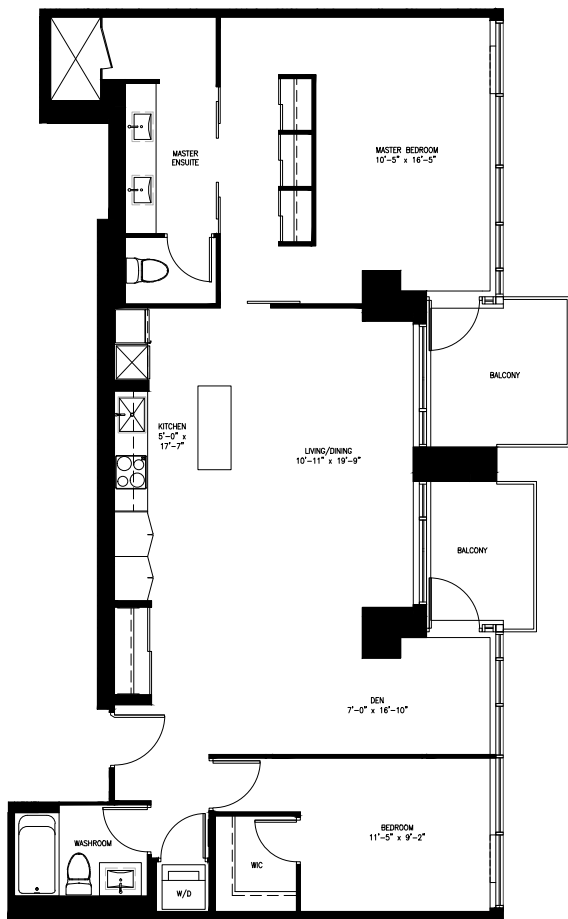

STUDIO

OUR HOME

SUITE 3-A
SUITE AREA: 1295 Sq.Ft.
BALCONY TOTAL AREA: 141 Sq. Ft.

SCHEDULE "C"

FLOOR NUMBER: 29