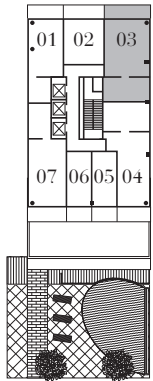

# Elgin Theatre

2 Bedroom :: 920 sq.ft.  
plus 151 sq.ft. Balcony

LEVELS 9-35

Simcoe Street

King Street West

All sizes and specifications are subject to change without notice. E.&O.E.