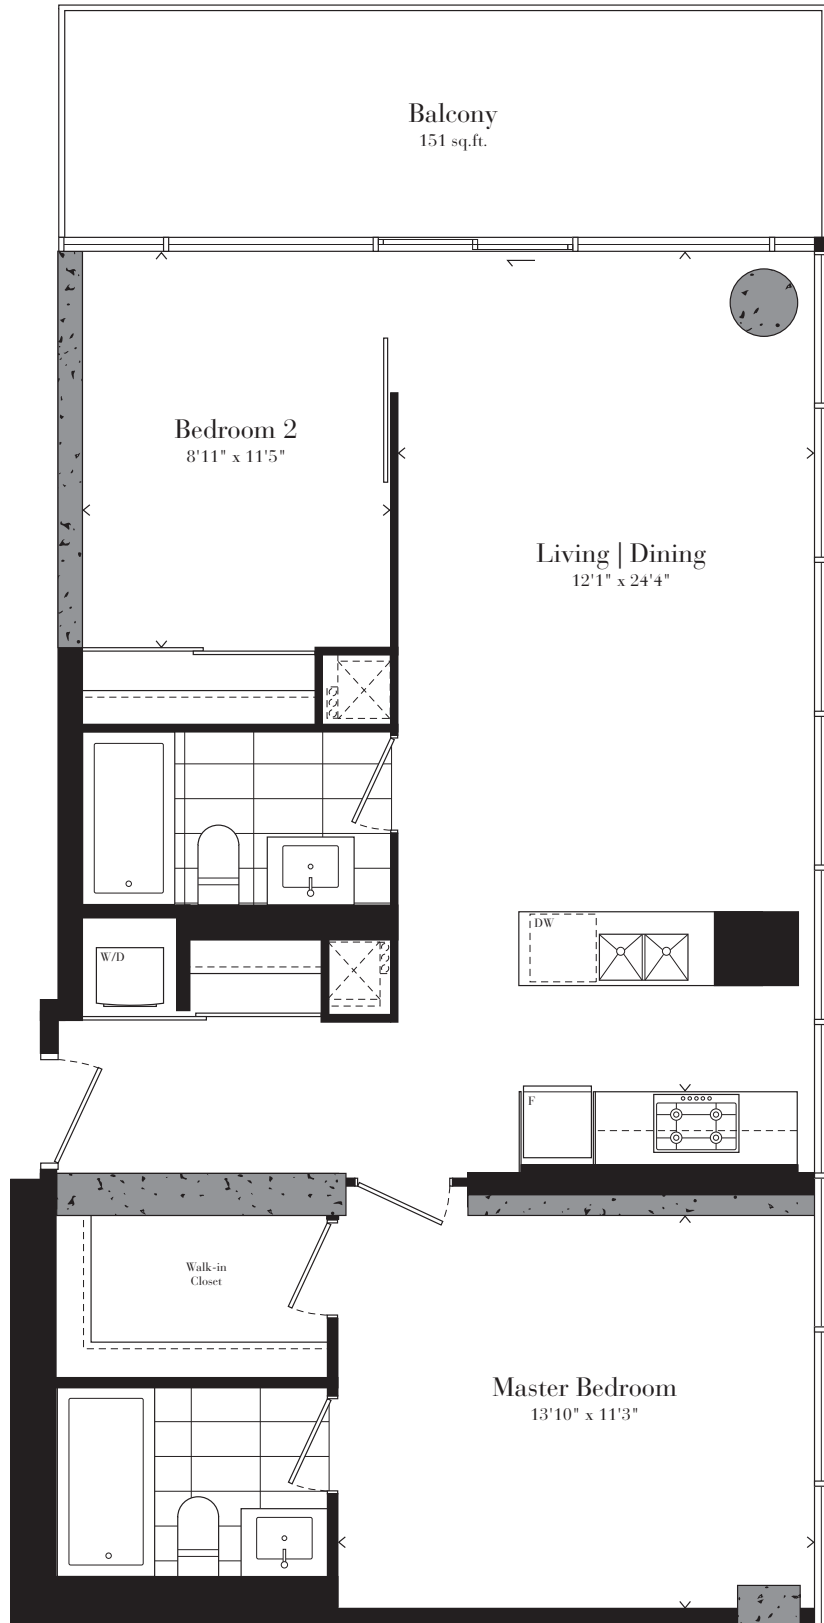

# Elgin Theatre

2 Bedroom :: 920 sq.ft.  
plus 151 sq.ft. Balcony

LEVELS 9-35

Simcoe Street

King Street West

All sizes and specifications are subject to change without notice. E.&O.E.