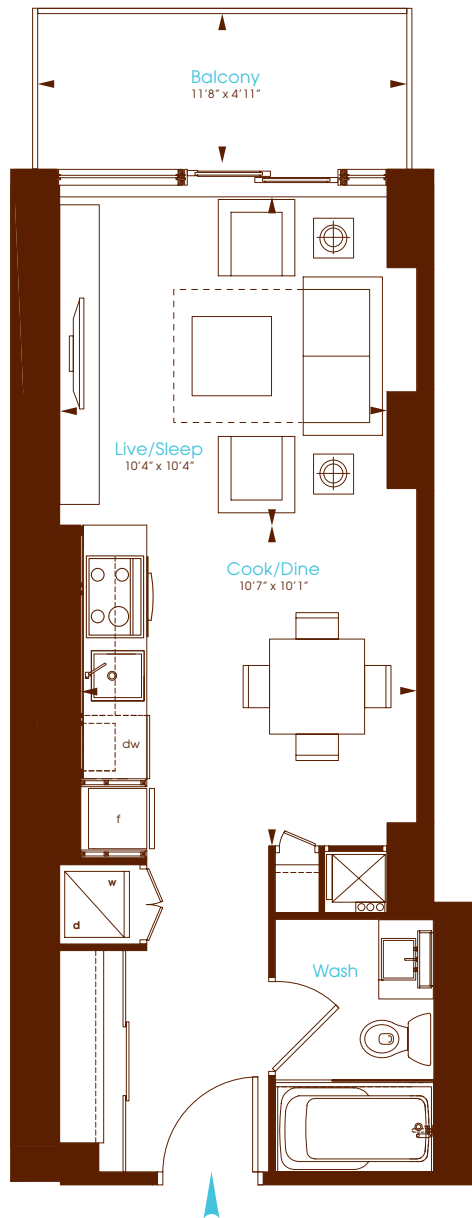

Rayon  
 Studio  
 Interior 408 Square Feet  
 Balcony 57 Square Feet

Charlie  
 Condos that love you.

All dimensions are approximate. Sizes and specifications are subject to change without notice. E. & O. E. Actual useable floor space varies from stated floor area. All furniture is for illustrative purpose only. Window mullions will vary by floor.