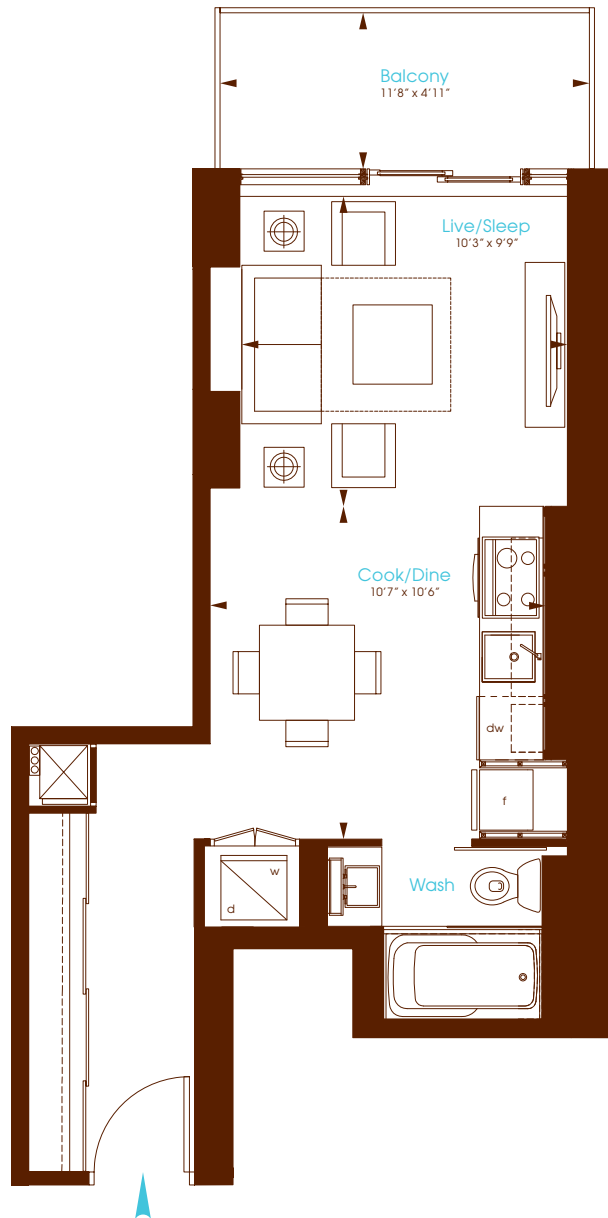

Nylon  
Studio  
Interior 413 Square Feet  
Balcony 57 Square Feet

Charlie  
Condos that love you.

All dimensions are approximate. Sizes and specifications are subject to change without notice. E. & O. E. Actual useable floor space varies from stated floor area. All furniture is for illustrative purpose only. Window mullions will vary by floor.