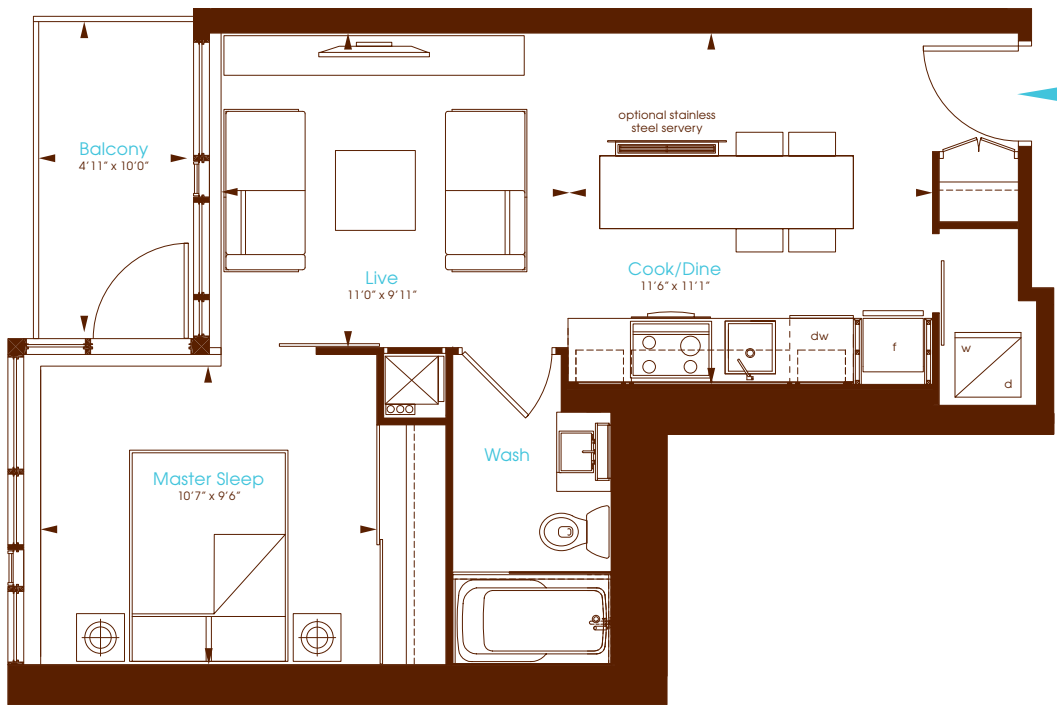

Melton
 One Bedroom
 Interior 545 Square Feet
 Balcony 49 Square Feet

Charlie
 Condos that love you.

All dimensions are approximate. Sizes and specifications are subject to change without notice. E. & O. E. Actual useable floor space varies from stated floor area. All furniture is for illustrative purpose only. Window mullions will vary by floor.