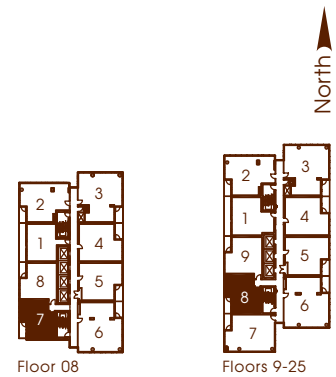

Chiffon
 One Bedroom
 Interior 580 Square Feet
 Balcony 49 Square Feet

Charlie
 Condos that love you.

All dimensions are approximate. Sizes and specifications are subject to change without notice. E. & O. E. Actual useable floor space varies from stated floor area. All furniture is for illustrative purpose only. Window mullions will vary by floor.