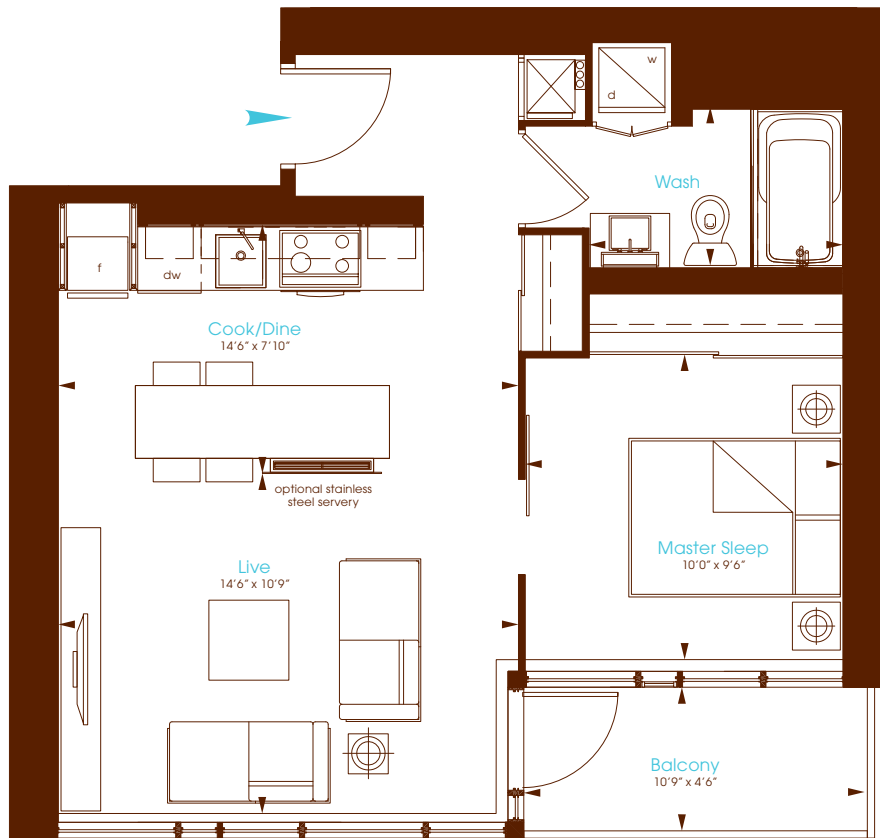

Chiffon
 One Bedroom
 Interior 580 Square Feet
 Balcony 49 Square Feet

Charlie
 Condos that love you.

All dimensions are approximate. Sizes and specifications are subject to change without notice. E. & O. E. Actual useable floor space varies from stated floor area. All furniture is for illustrative purpose only. Window mullions will vary by floor.