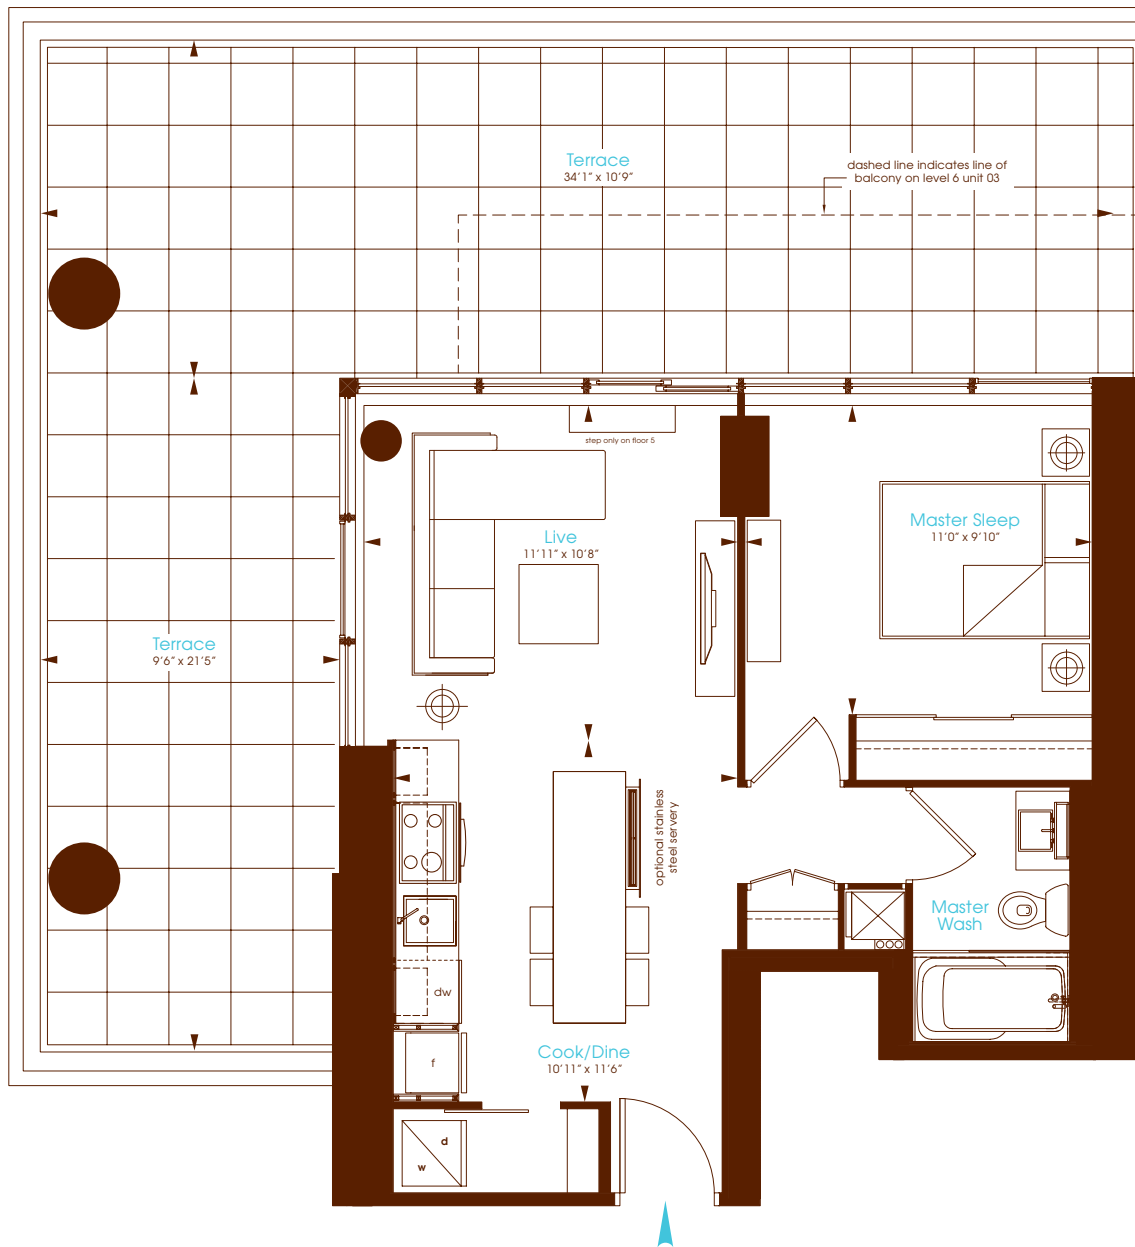

## One Bedroom

Interior 589 Square Feet

Terrace 569 Square Feet (Floor 5)

Balcony 98 Square Feet (Floor 06)

# Charlie

Condos that love you.

All dimensions are approximate. Sizes and specifications are subject to change without notice. E. & O. E. Actual useable floor space varies from stated floor area. All furniture is for illustrative purpose only. Window mullions will vary by floor.