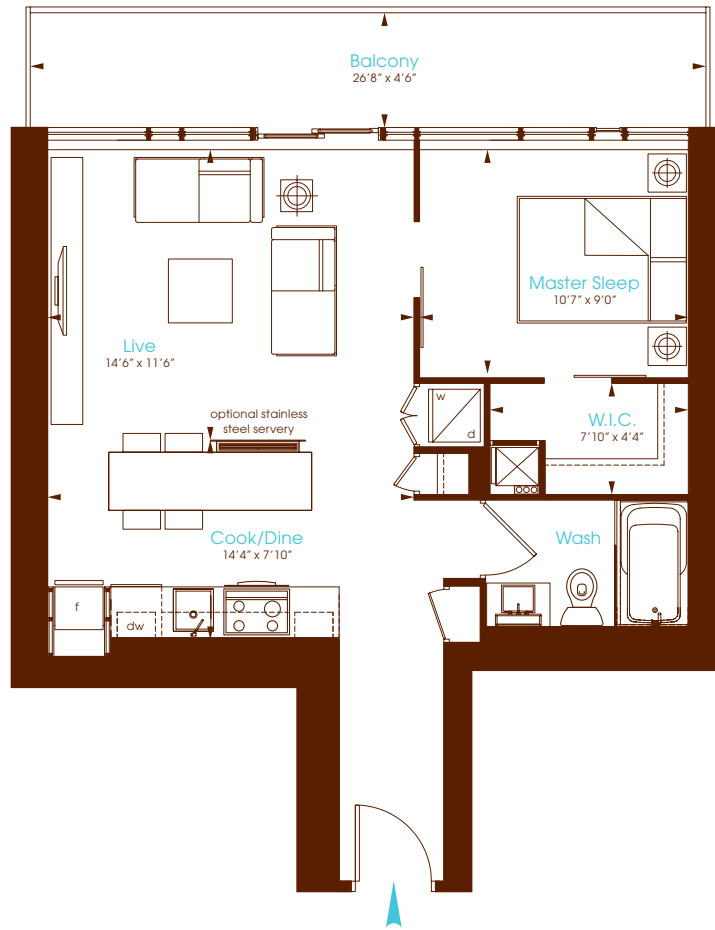

Cotton I
 One Bedroom
 Interior 642 Square Feet
 Balcony 115 Square Feet

Charlie
 Condos that love you.

All dimensions are approximate. Sizes and specifications are subject to change without notice. E. & O. E. Actual useable floor space varies from stated floor area. All furniture is for illustrative purpose only. Window mullions will vary by floor.