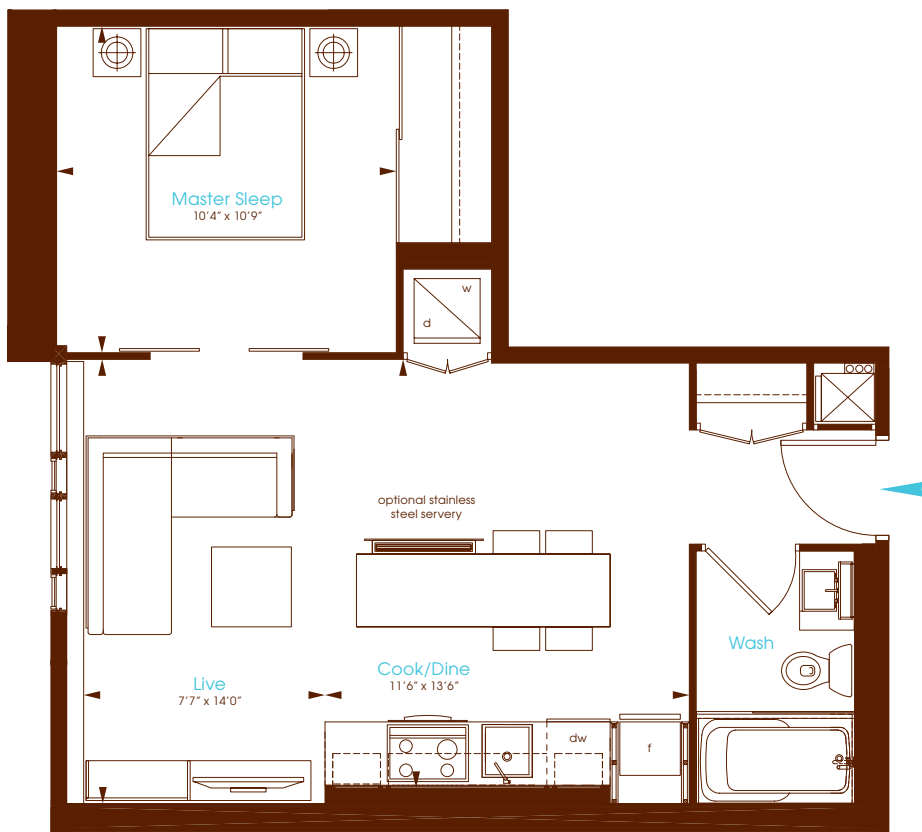

Gingham

One Bedroom

Interior 544 Square Feet

Charlie
Condos that love you.

All dimensions are approximate. Sizes and specifications are subject to change without notice. E. & O. E. Actual useable floor space varies from stated floor area. All furniture is for illustrative purpose only. Window mullions will vary by floor.