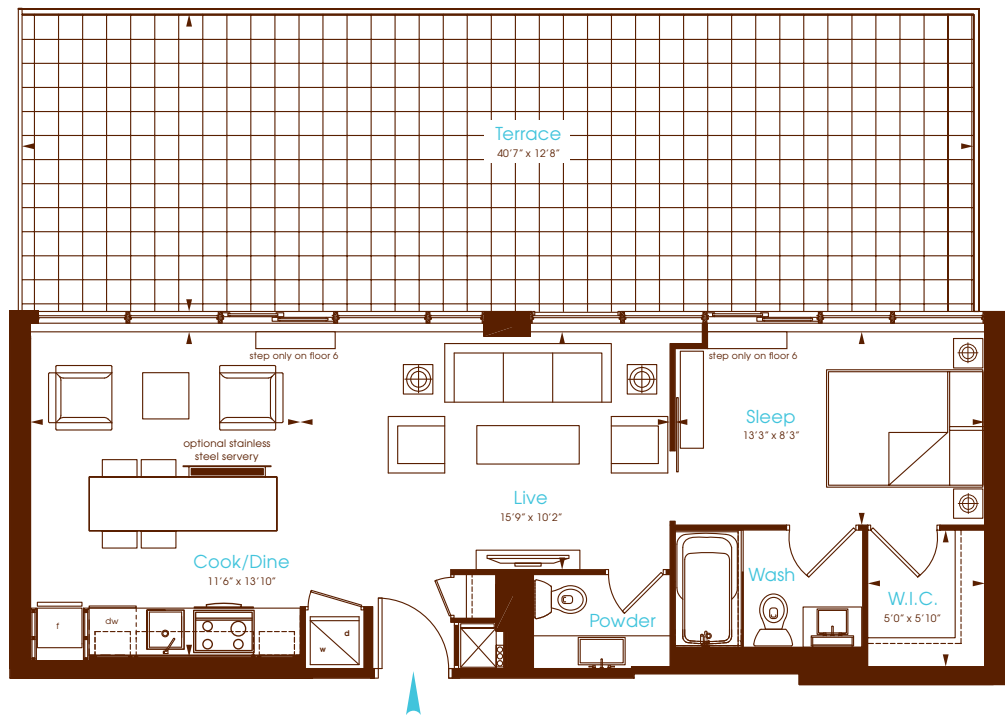

Brocade
One Bedroom
Interior 667 Square Feet
Terrace 514 Square Feet

Charlie
Condos that love you.

All dimensions are approximate. Sizes and specifications are subject to change without notice. E. & O. E. Actual useable floor space varies from stated floor area. All furniture is for illustrative purpose only. Window mullions will vary by floor.