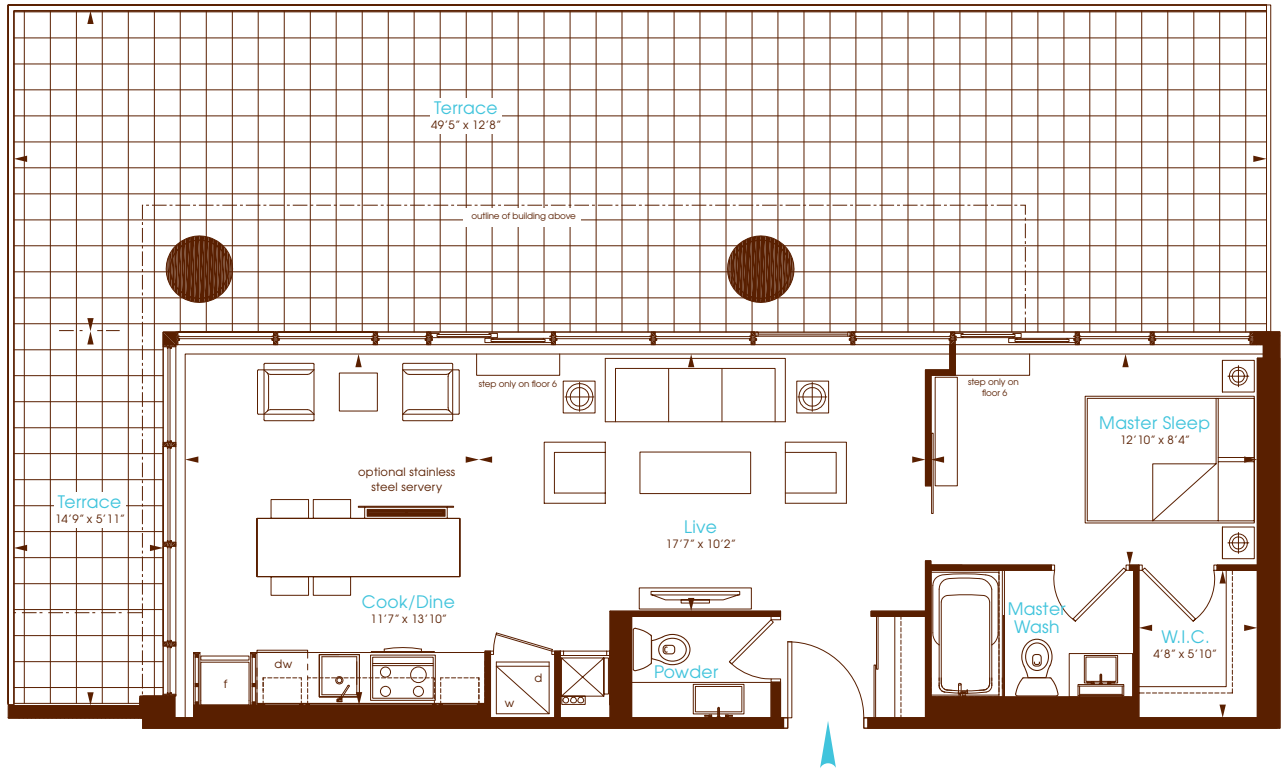

Chenille
 One Bedroom
 Interior 682 Square Feet
 Terrace 713 Square Feet

Charlie
 Condos that love you.

All dimensions are approximate. Sizes and specifications are subject to change without notice. E. & O. E. Actual useable floor space varies from stated floor area. All furniture is for illustrative purpose only. Window mullions will vary by floor.