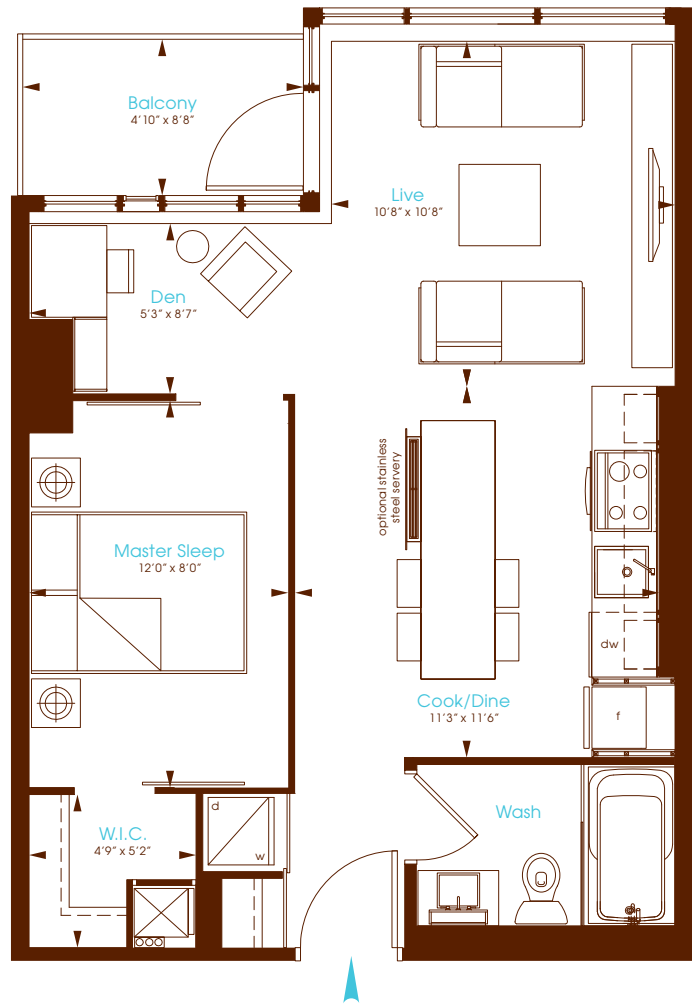

# Calico I

## One Bedroom + Den

Interior 561 Square Feet  
Balcony 42 Square Feet

**Charlie**  
Condos that love you.

All dimensions are approximate. Sizes and specifications are subject to change without notice. E. & O. E. Actual useable floor space varies from stated floor area. All furniture is for illustrative purpose only. Window mullions will vary by floor.