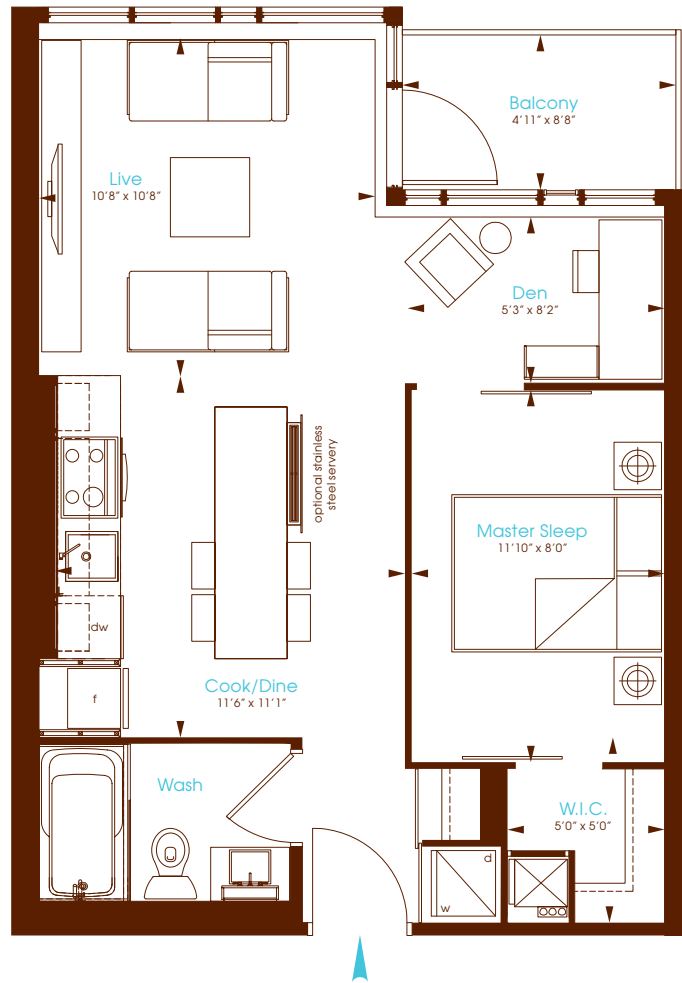

Calico II

One Bedroom + Den

Interior 562 Square Feet
Balcony 43 Square Feet

Charlie
Condos that love you.

All dimensions are approximate. Sizes and specifications are subject to change without notice. E. & O. E. Actual useable floor space varies from stated floor area. All furniture is for illustrative purpose only. Window mullions will vary by floor.