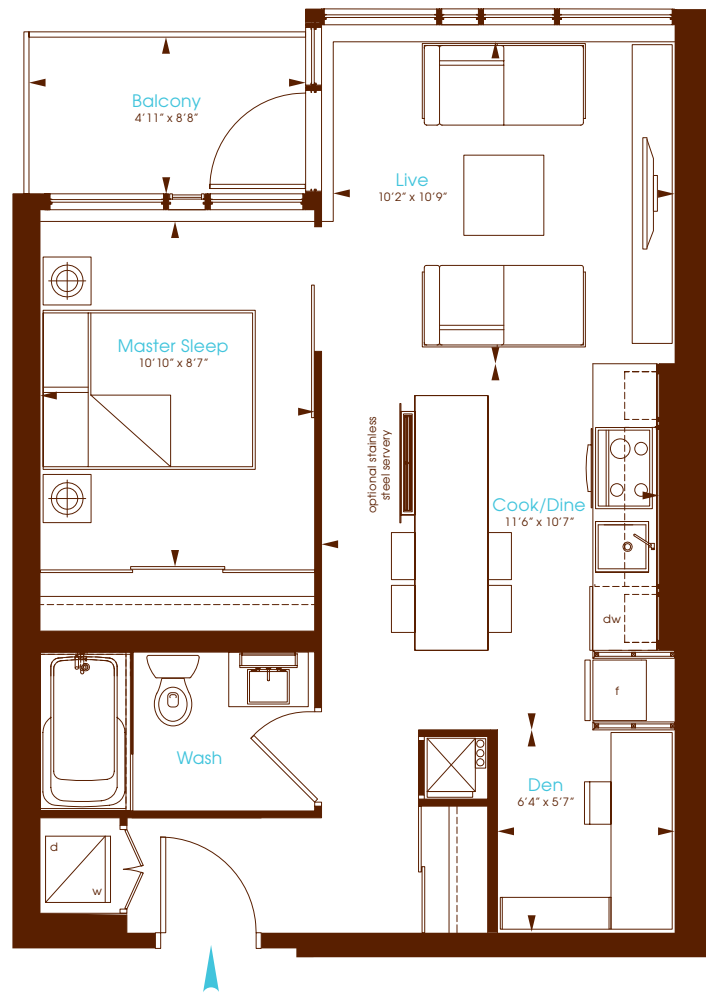

# Poplin

## One Bedroom + Den

Interior 591 Square Feet  
Balcony 43 Square Feet

**Charlie**  
Condos that love you.

All dimensions are approximate. Sizes and specifications are subject to change without notice. E. & O. E. Actual useable floor space varies from stated floor area. All furniture is for illustrative purpose only. Window mullions will vary by floor.