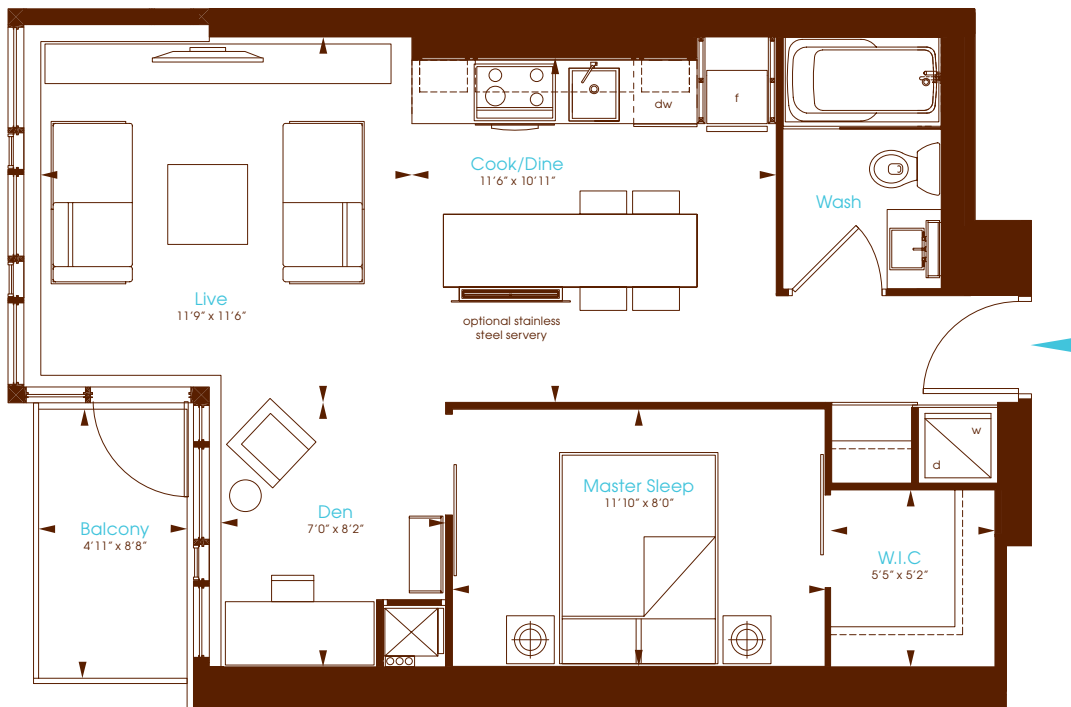

## One Bedroom + Den

Interior 608 Square Feet  
Balcony 43 Square Feet

**Charlie**  
Condos that love you.

All dimensions are approximate. Sizes and specifications are subject to change without notice. E. & O. E. Actual useable floor space varies from stated floor area. All furniture is for illustrative purpose only. Window mullions will vary by floor.