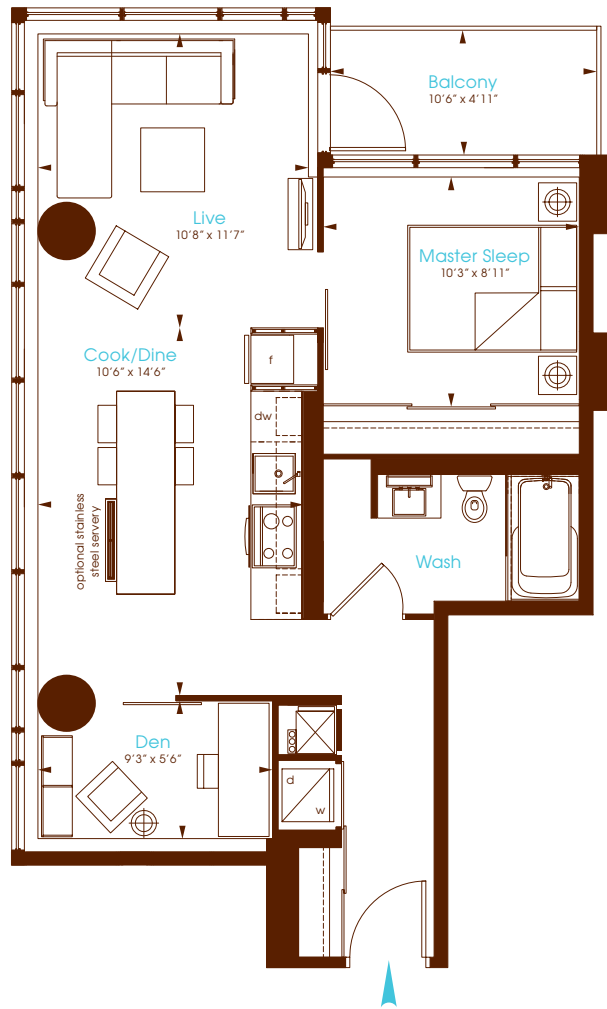

Gabardine
 One Bedroom + Den
 Interior 678 Square Feet
 Balcony 52 Square Feet

Charlie
 Condos that love you.

All dimensions are approximate. Sizes and specifications are subject to change without notice. E. & O. E. Actual useable floor space varies from stated floor area. All furniture is for illustrative purpose only. Window mullions will vary by floor.