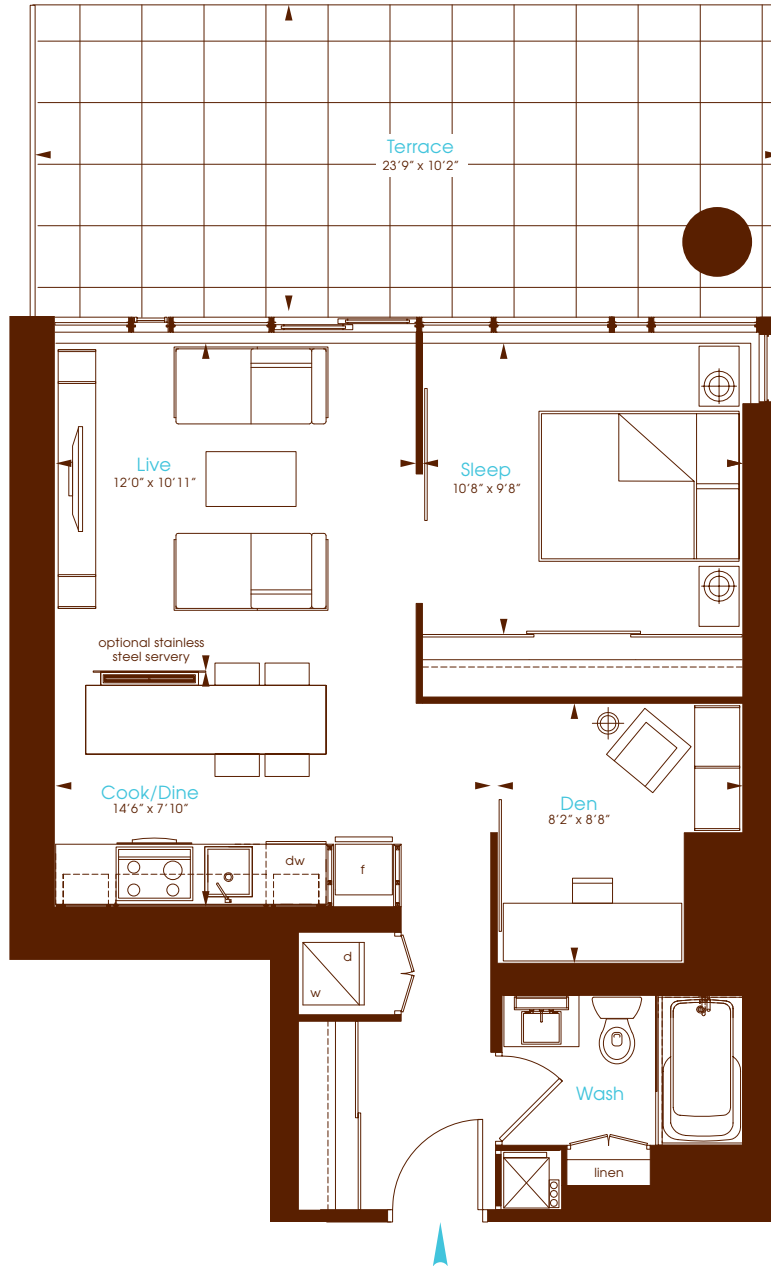

## One Bedroom + Den

Interior 679 Square Feet  
Terrace 256 Square Feet

**Charlie**  
Condos that love you.

All dimensions are approximate. Sizes and specifications are subject to change without notice. E. & O. E. Actual useable floor space varies from stated floor area. All furniture is for illustrative purpose only. Window mullions will vary by floor.