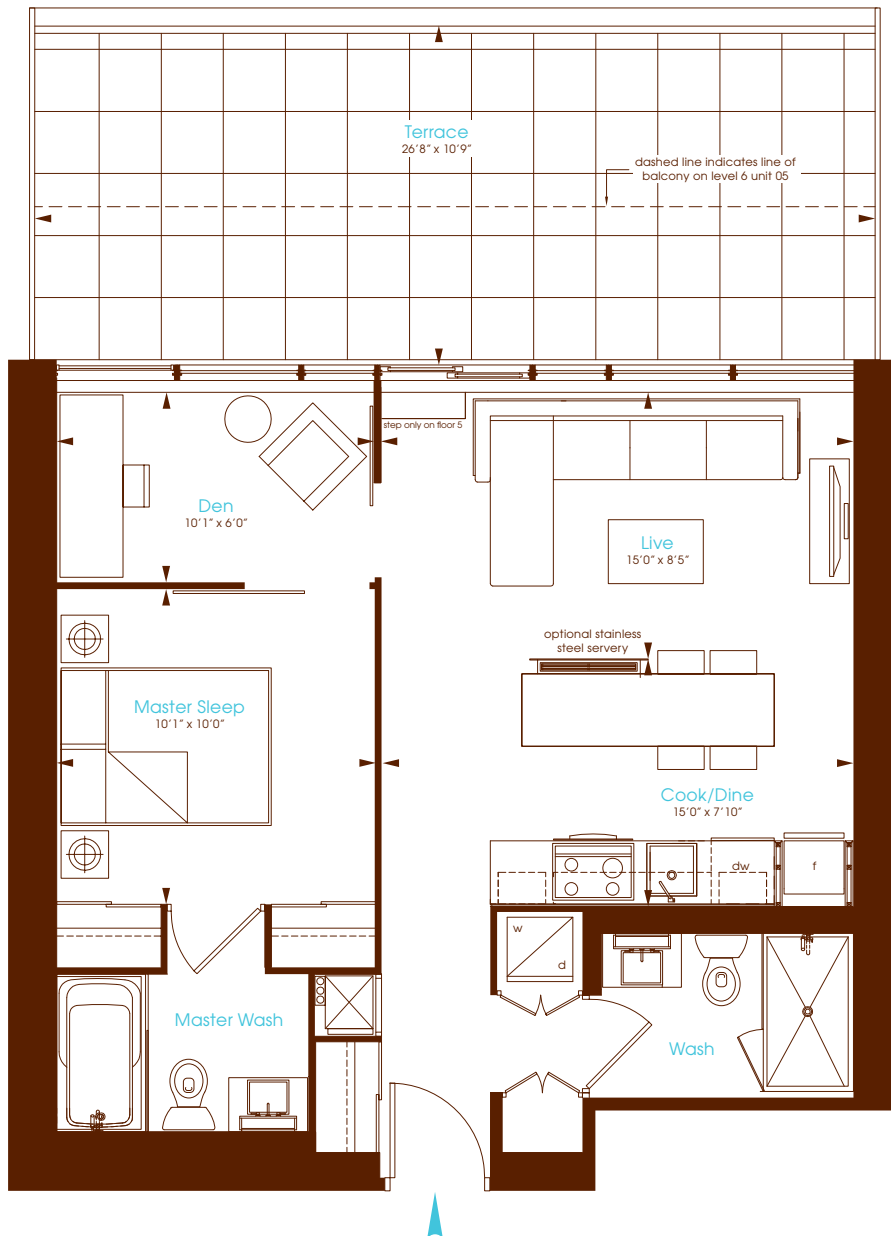

## One Bedroom + Den

### Interior 680 Square Feet

### Terrace 286 Square Feet (Floor 05)

### Balcony 128 Square Feet (Floor 06)