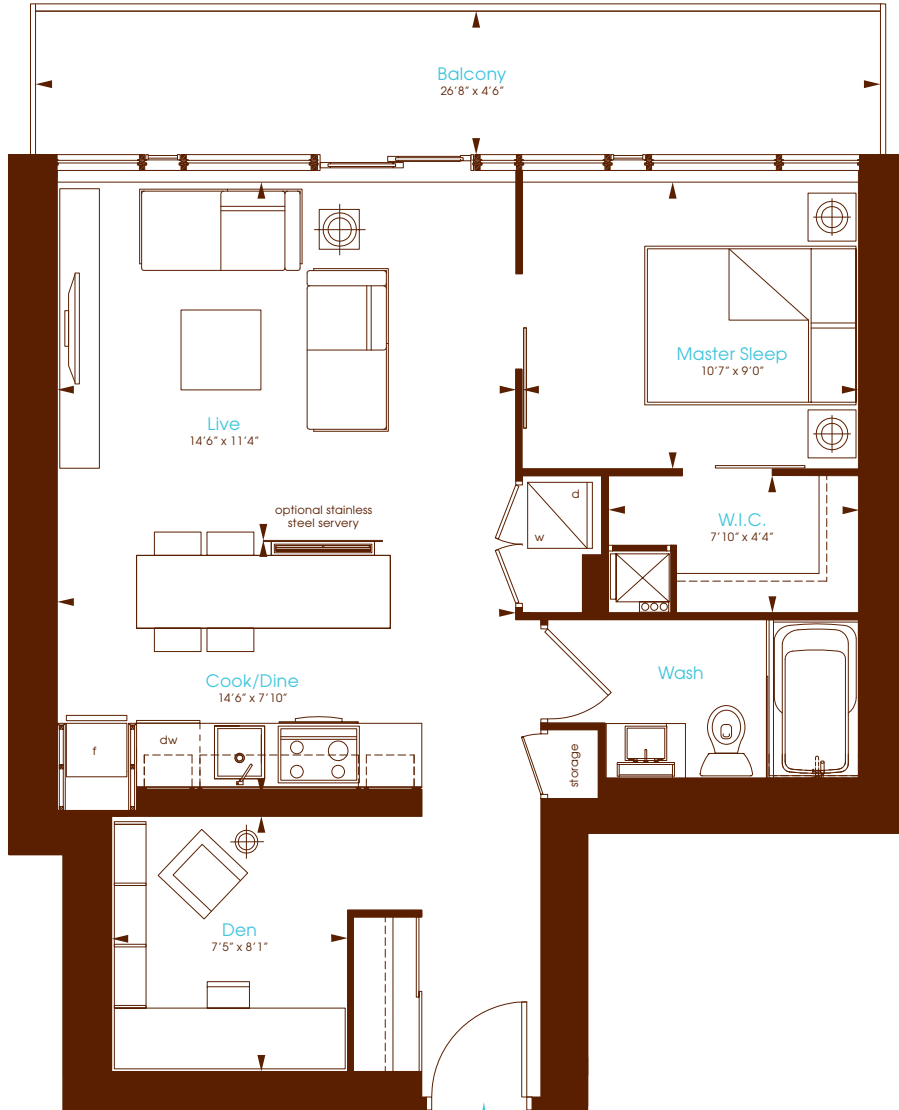

Cotton II
 One Bedroom + Den
 Interior 721 Square Feet
 Balcony 121 Square Feet

Charlie
 Condos that love you.

All dimensions are approximate. Sizes and specifications are subject to change without notice. E. & O. E. Actual useable floor space varies from stated floor area. All furniture is for illustrative purpose only. Window mullions will vary by floor.