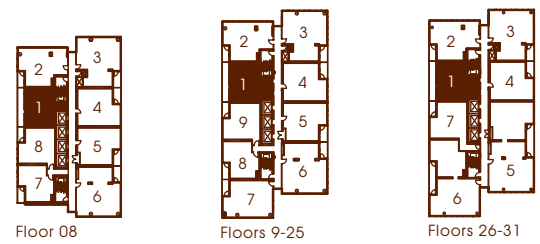

Cotton II
 One Bedroom + Den
 Interior 721 Square Feet
 Balcony 121 Square Feet

Charlie
 Condos that love you.

All dimensions are approximate. Sizes and specifications are subject to change without notice. E. & O. E. Actual useable floor space varies from stated floor area. All furniture is for illustrative purpose only. Window mullions will vary by floor.