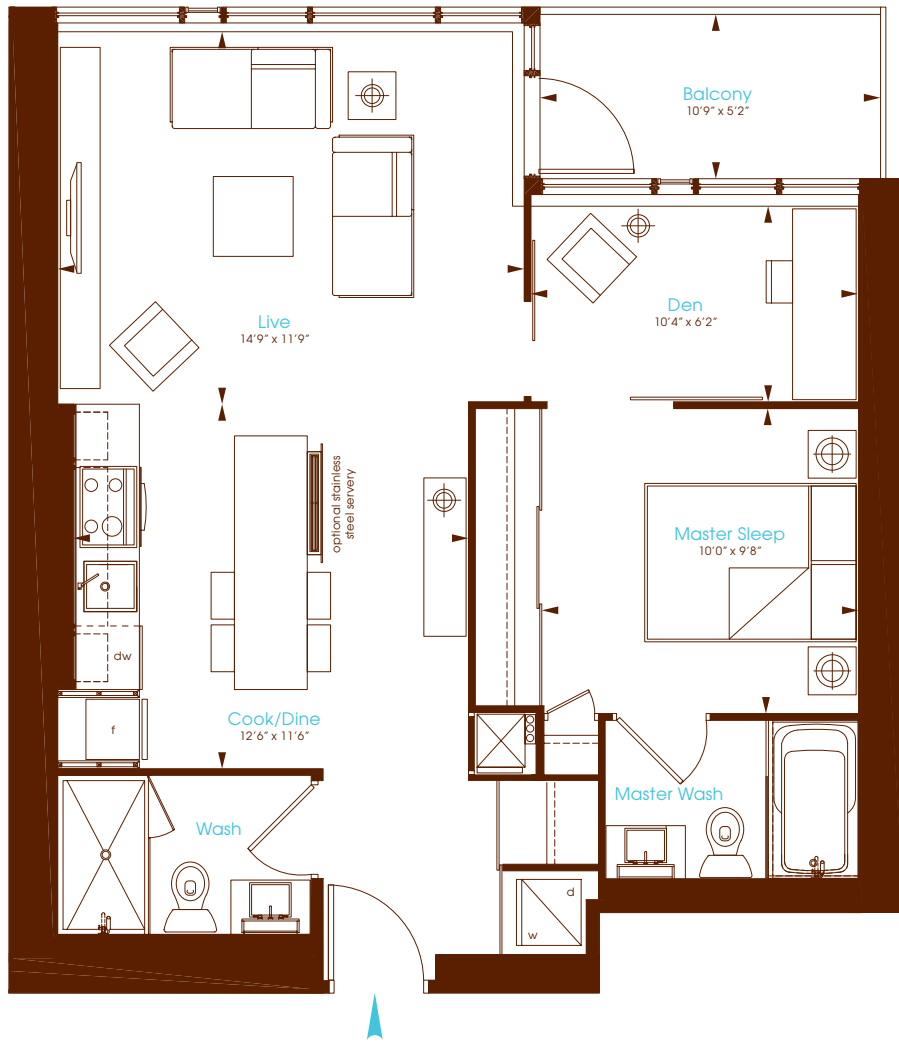

Satin

One Bedroom + Den

Interior 753 Square Feet

Balcony 56 Square Feet

Charlie

Condos that love you.

Floor 08

Floors 9-25

All dimensions are approximate. Sizes and specifications are subject to change without notice. E. & O. E. Actual useable floor space varies from stated floor area. All furniture is for illustrative purpose only. Window mullions will vary by floor.