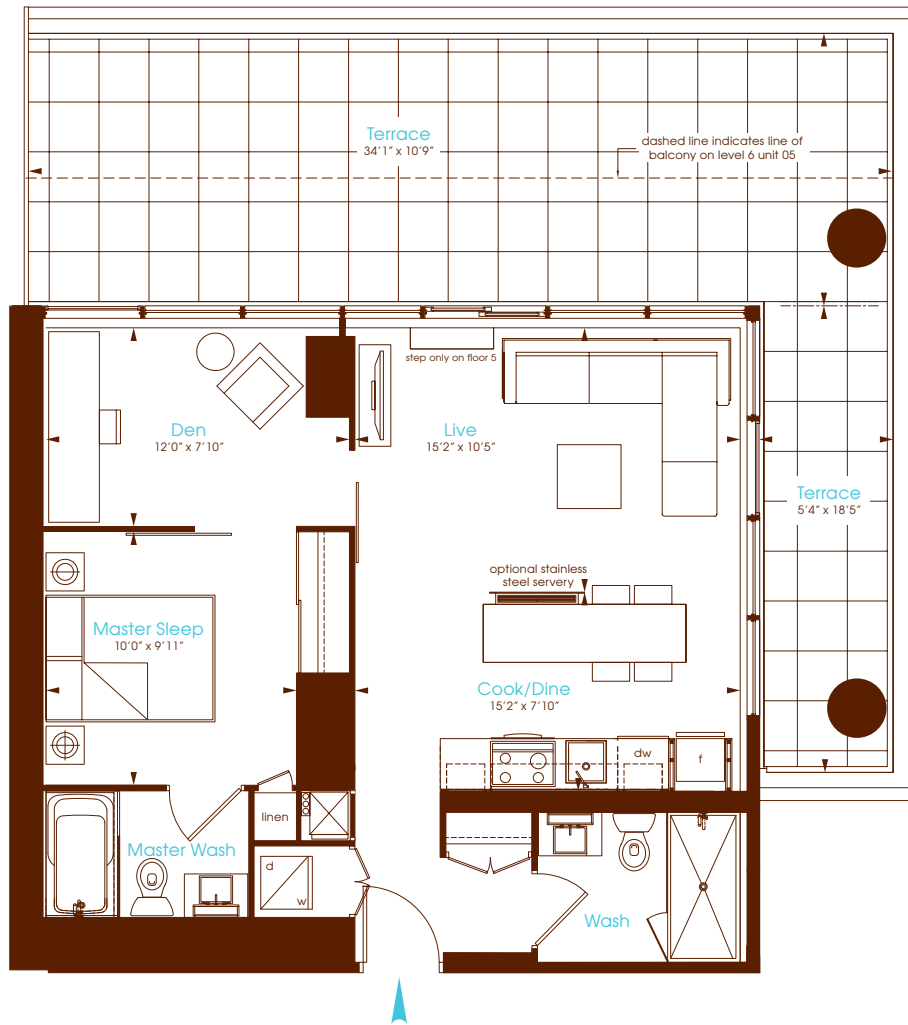

Organza

One Bedroom + Den

Interior 763 Square Feet

Terrace 462 Square Feet (Floor 05)

Balcony 280 Square Feet (Floor 06)

Charlie

Condos that love you.

All dimensions are approximate. Sizes and specifications are subject to change without notice. E. & O. E. Actual useable floor space varies from stated floor area. All furniture is for illustrative purpose only. Window mullions will vary by floor.