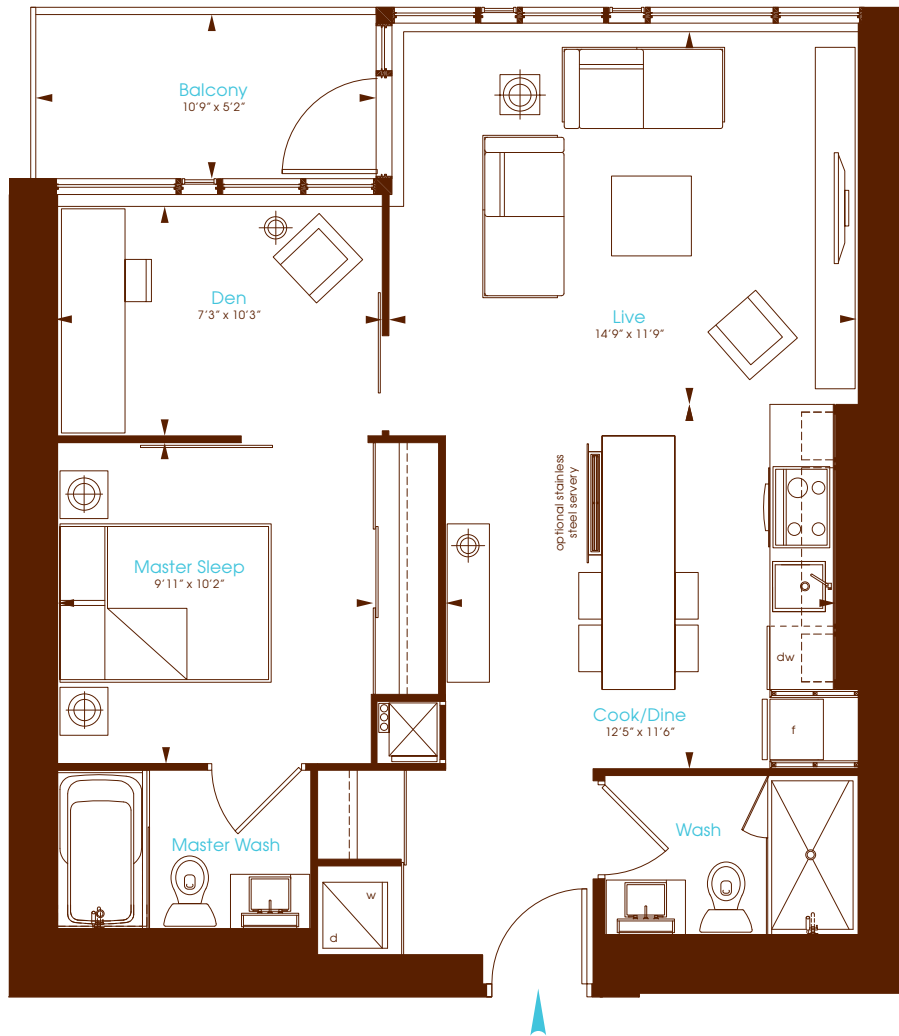

Denim

One Bedroom + Den

Interior 781 Square Feet
Balcony 56 Square Feet

Charlie
Condos that love you.

All dimensions are approximate. Sizes and specifications are subject to change without notice. E. & O. E. Actual useable floor space varies from stated floor area. All furniture is for illustrative purpose only. Window mullions will vary by floor.