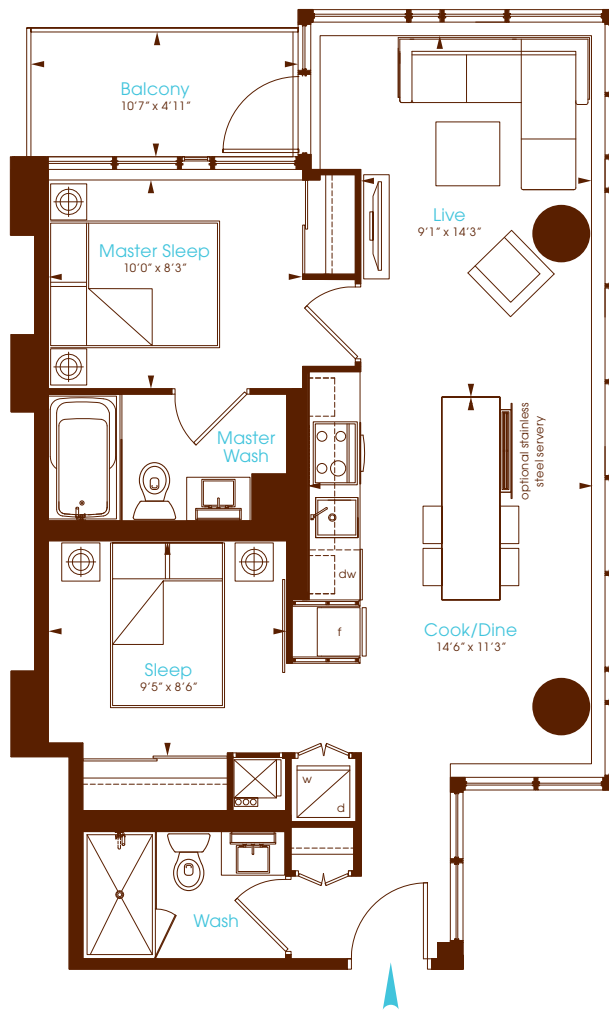

Saxony
 Two Bedroom
 Interior 747 Square Feet
 Balcony 52 Square Feet

Charlie
 Condos that love you.

All dimensions are approximate. Sizes and specifications are subject to change without notice. E. & O. E. Actual useable floor space varies from stated floor area. All furniture is for illustrative purpose only. Window mullions will vary by floor.