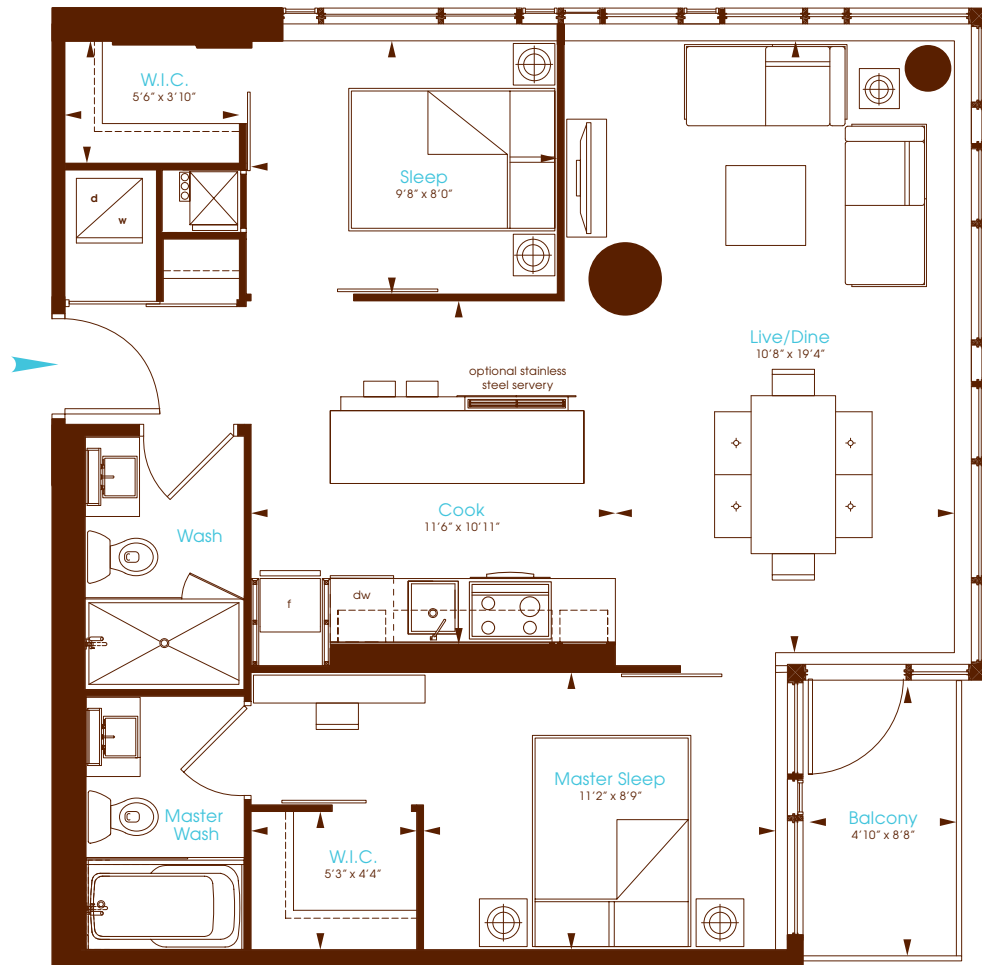

Voile
 Two Bedroom
 Interior 834 Square Feet
 Balcony 42 Square Feet

Charlie
 Condos that love you.

All dimensions are approximate. Sizes and specifications are subject to change without notice. E. & O. E. Actual useable floor space varies from stated floor area. All furniture is for illustrative purpose only. Window mullions will vary by floor.