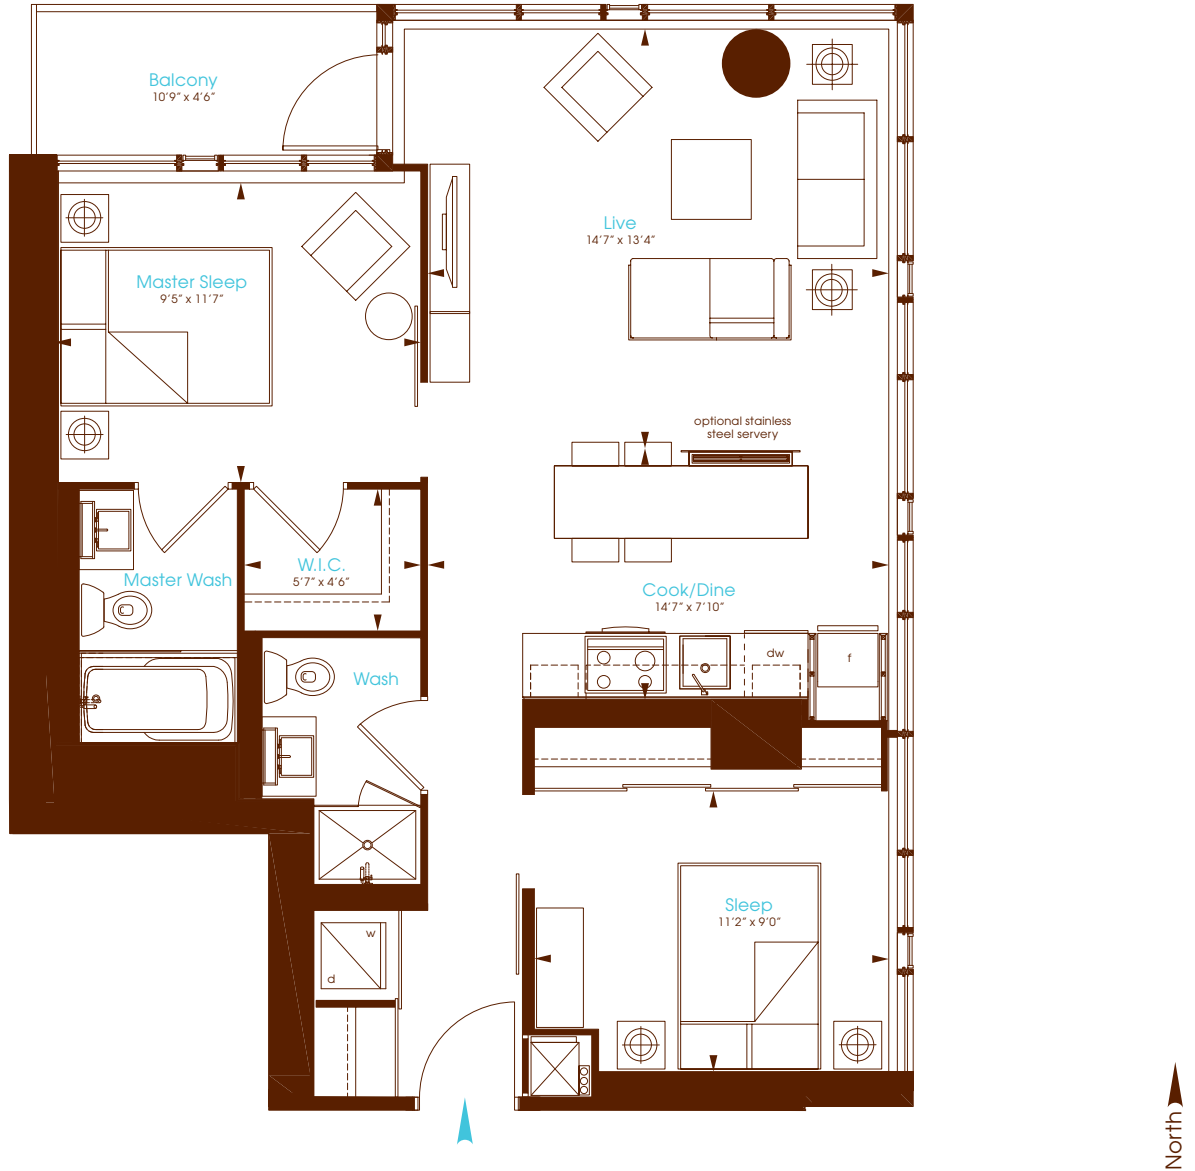

Velvet II  
 Two Bedroom  
 Interior 839 Square Feet  
 Balcony 49 Square Feet

Charlie  
 Condos that love you.

All dimensions are approximate. Sizes and specifications are subject to change without notice. E. & O. E. Actual useable floor space varies from stated floor area. All furniture is for illustrative purpose only. Window mullions will vary by floor.