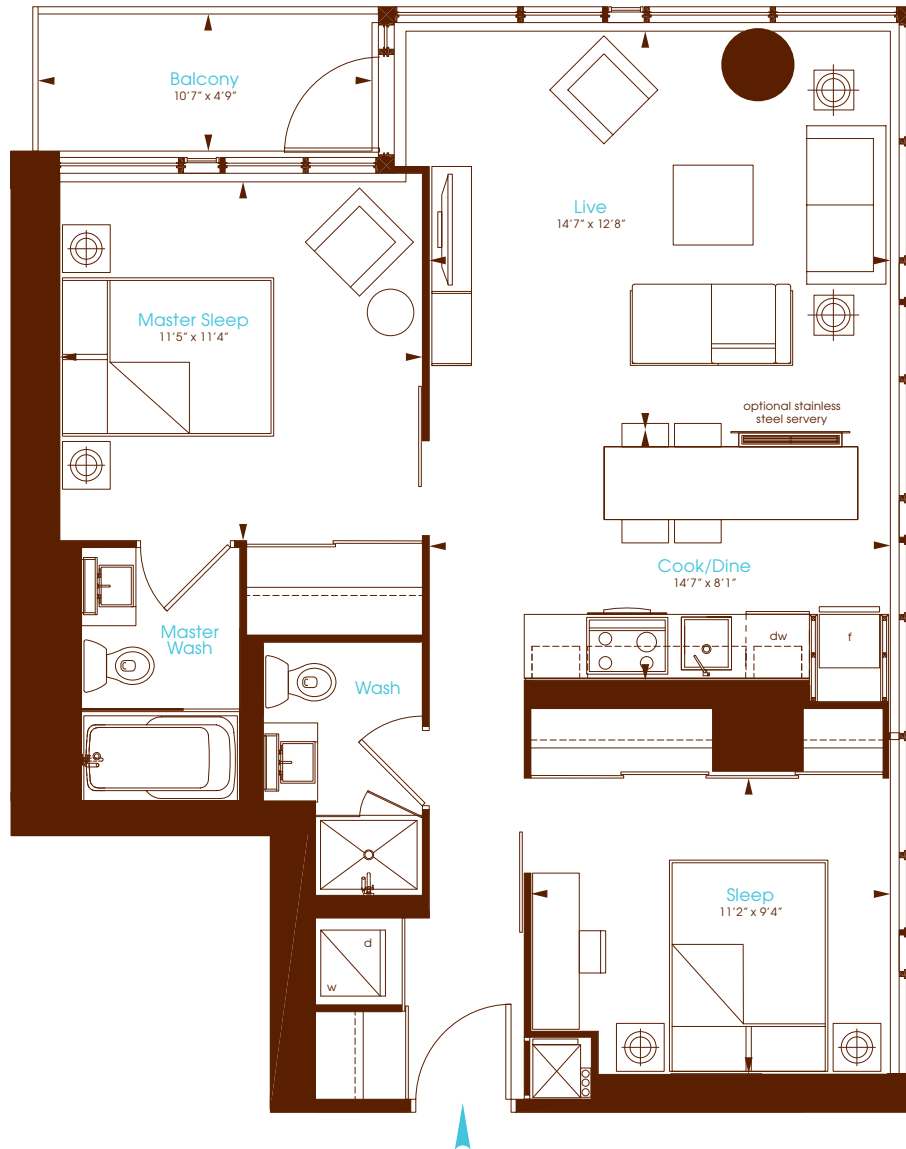

Velvet I

Two Bedroom

Interior 845 Square Feet
Balcony 49 Square Feet

Charlie
Condos that love you.

All dimensions are approximate. Sizes and specifications are subject to change without notice. E. & O. E. Actual useable floor space varies from stated floor area. All furniture is for illustrative purpose only. Window mullions will vary by floor.