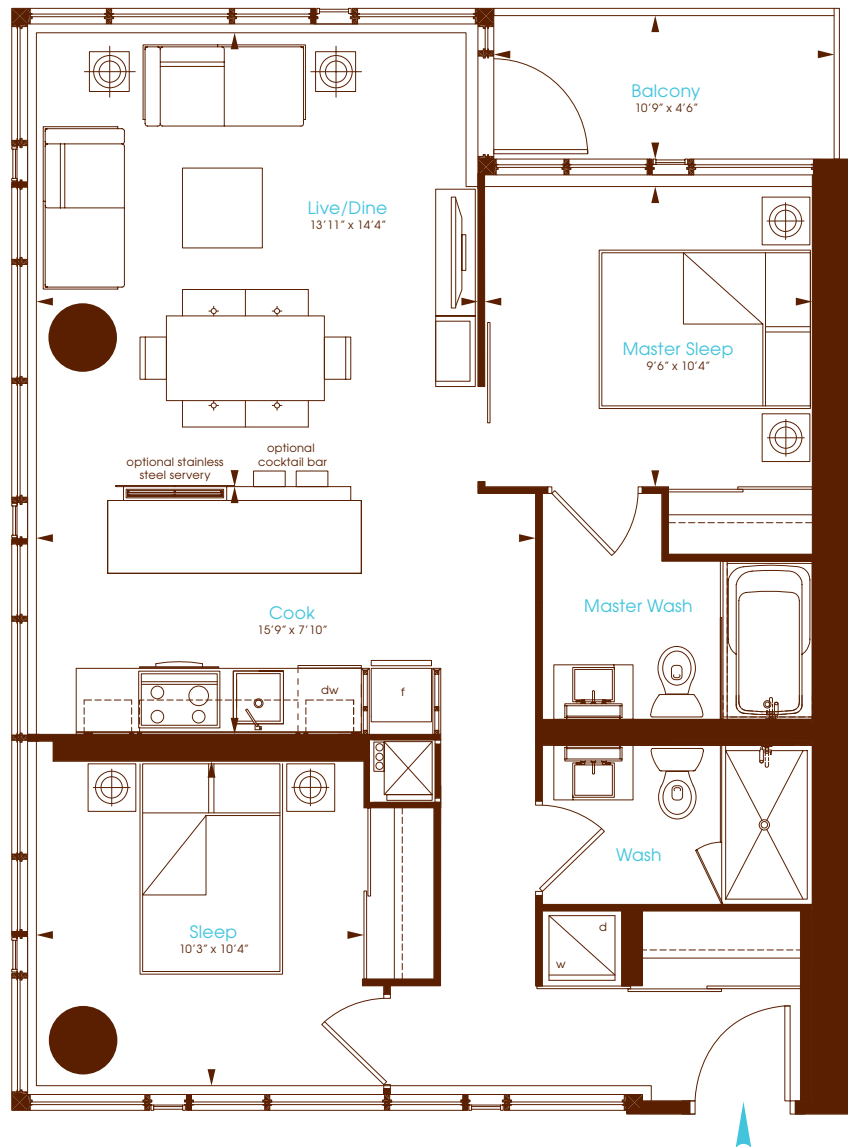

Cashmere
 Two Bedroom
 Interior 862 Square Feet
 Balcony 49 Square Feet

Charlie
 Condos that love you.

Floors 9-25

All dimensions are approximate. Sizes and specifications are subject to change without notice. E. & O. E. Actual useable floor space varies from stated floor area. All furniture is for illustrative purpose only. Window mullions will vary by floor.