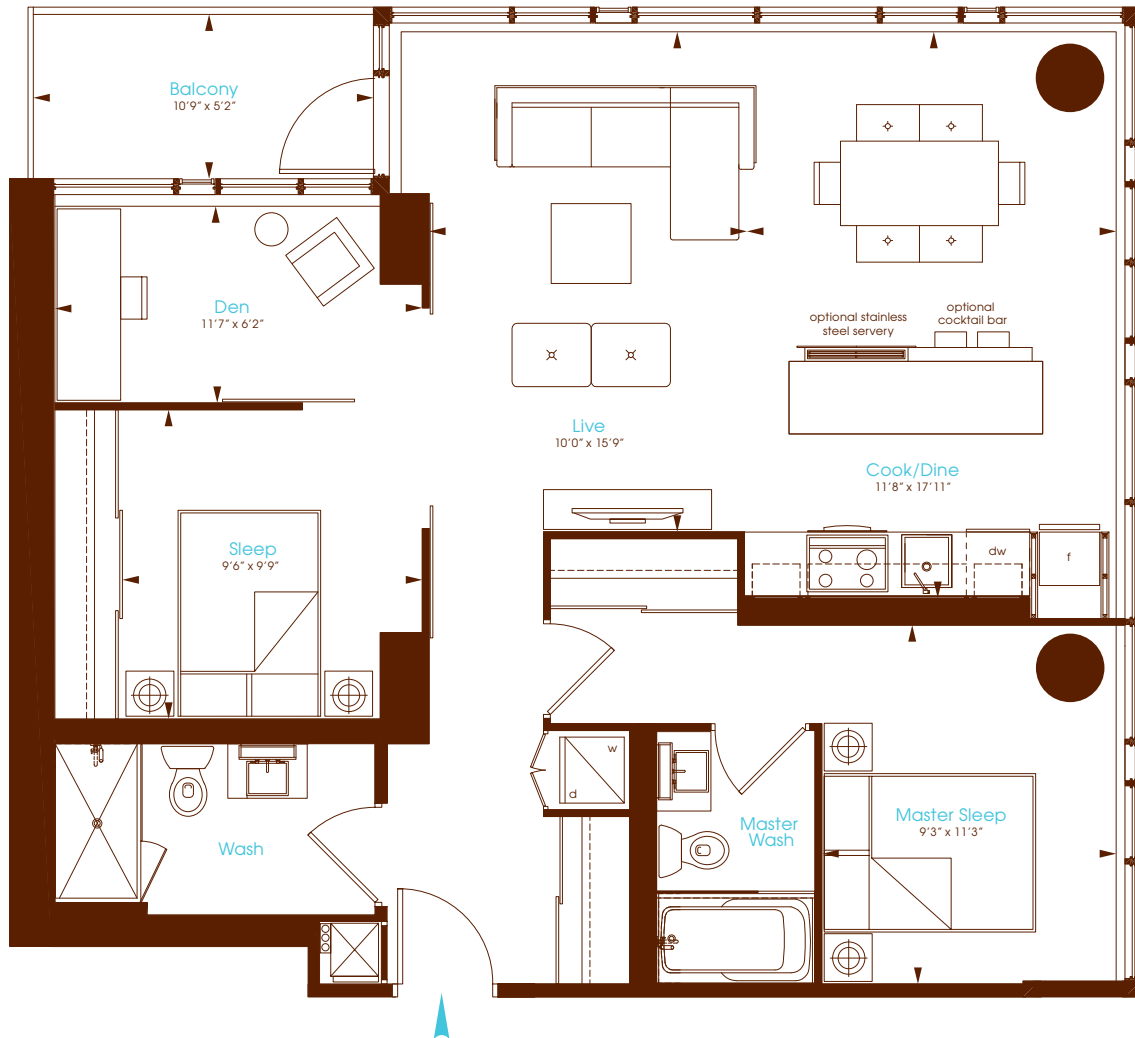

Taffeta
 Two Bedroom + Den
 Interior 1,023 Square Feet
 Balcony 56 Square Feet

Charlie
 Condos that love you.

North

All dimensions are approximate. Sizes and specifications are subject to change without notice. E. & O. E. Actual useable floor space varies from stated floor area. All furniture is for illustrative purpose only. Window mullions will vary by floor.