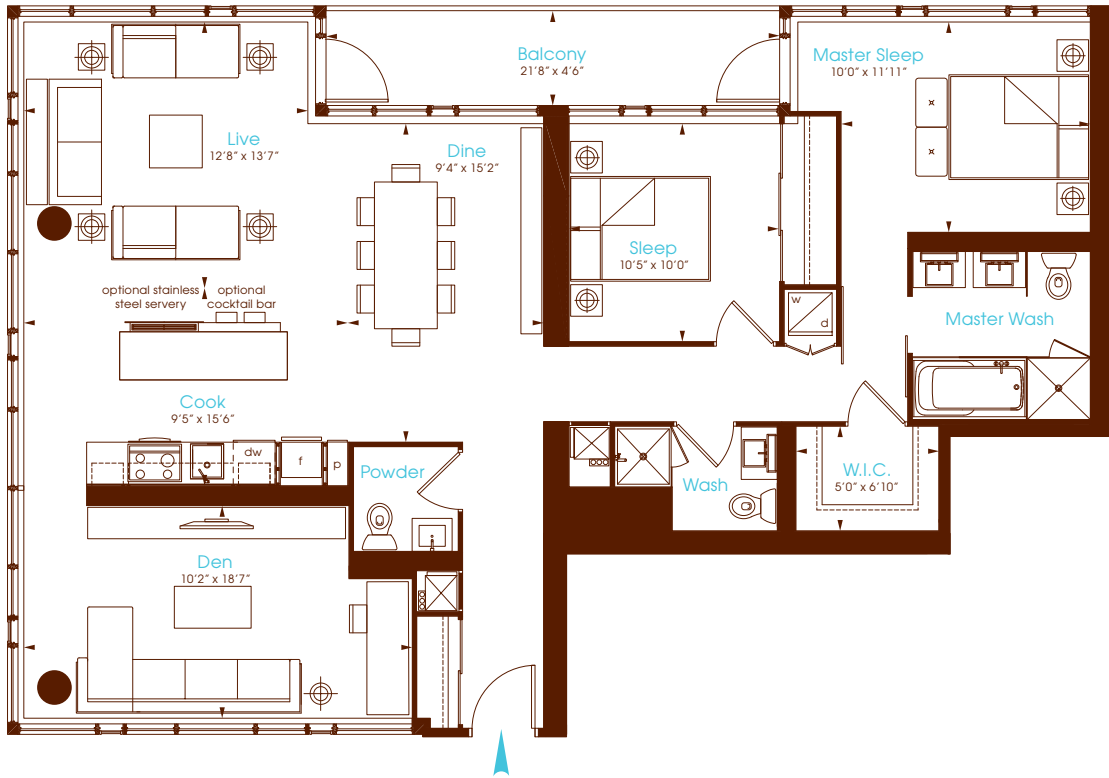

Linen

Two Bedroom + Den

Interior 1,434 Square Feet

Balcony 98 Square Feet

Charlie

Condos that love you.

All dimensions are approximate. Sizes and specifications are subject to change without notice. E. & O. E. Actual useable floor space varies from stated floor area. All furniture is for illustrative purpose only. Window mullions will vary by floor.