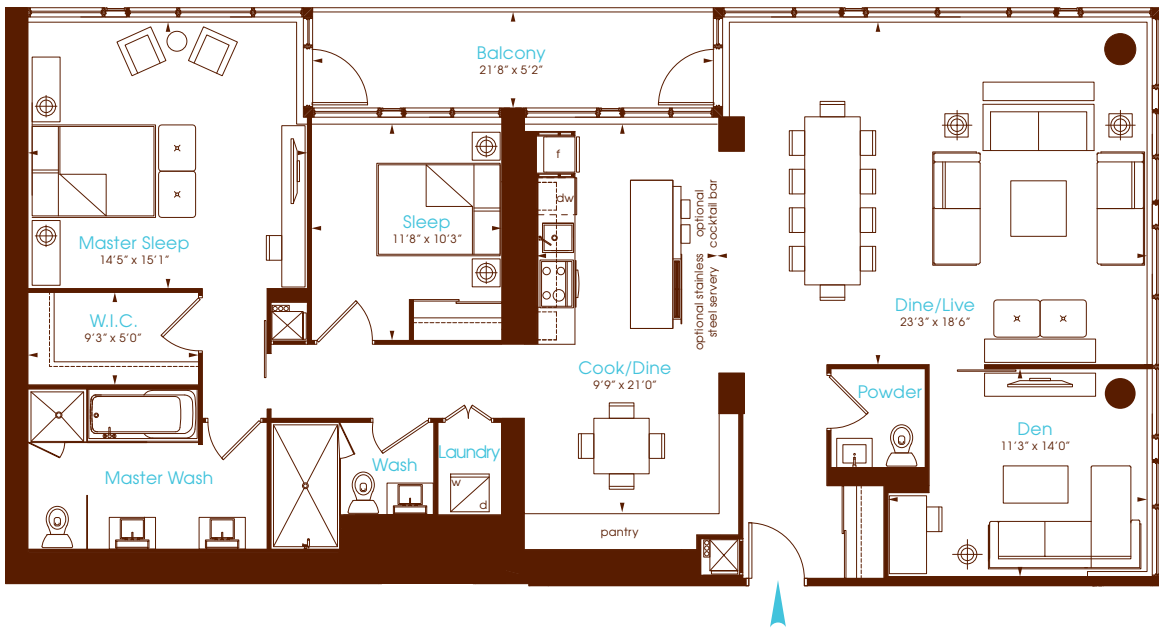

Silk

Two Bedroom + Den

Interior 1,775 Square Feet

Balcony 113 Square Feet

Charlie

Condos that love you.

Floors 30-35

All dimensions are approximate. Sizes and specifications are subject to change without notice. E. & O. E. Actual useable floor space varies from stated floor area. All furniture is for illustrative purpose only. Window mullions will vary by floor.