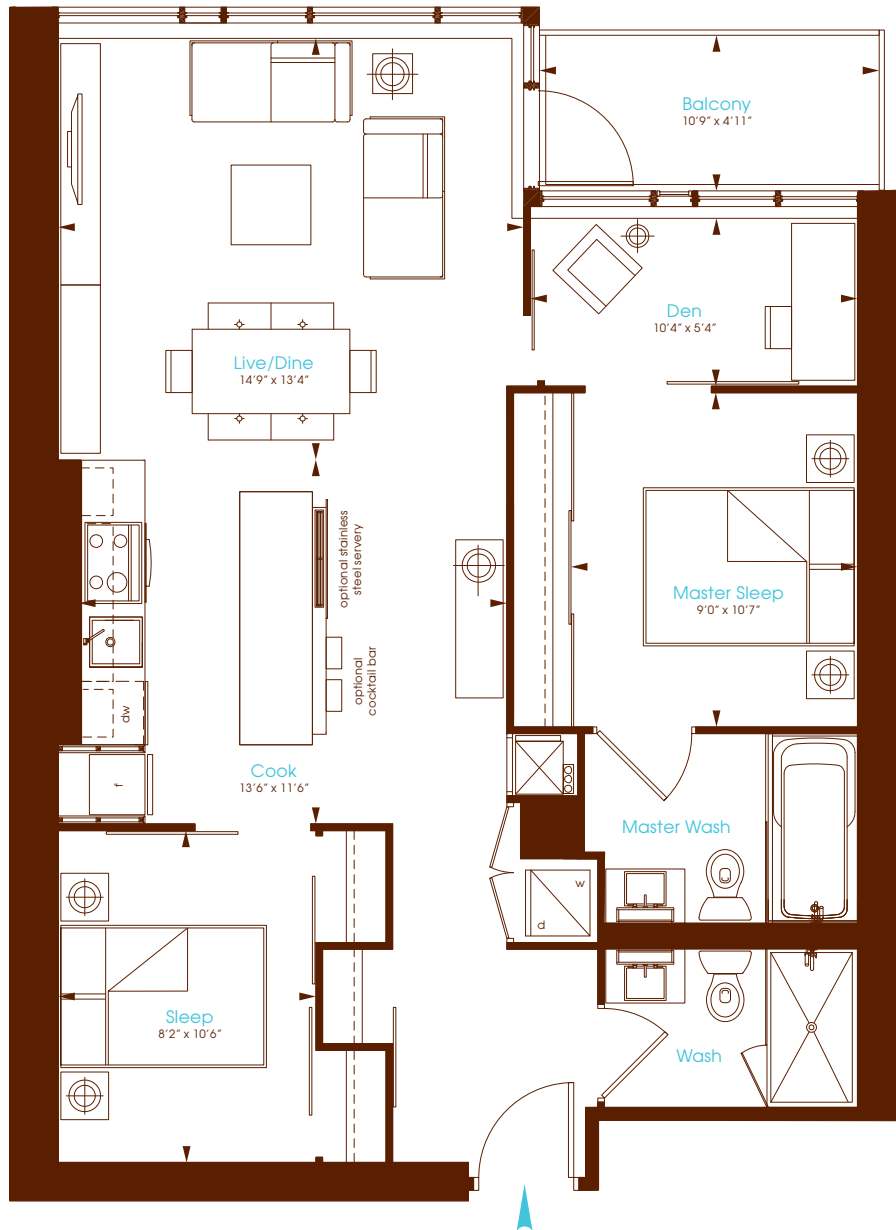

# Alpaca II

Two Bedroom + Den  
 Interior 926 Square Feet  
 Balcony 53 Square Feet

**Charlie**  
 Condos that love you.

All dimensions are approximate. Sizes and specifications are subject to change without notice. E. & O. E. Actual useable floor space varies from stated floor area. All furniture is for illustrative purpose only. Window mullions will vary by floor.