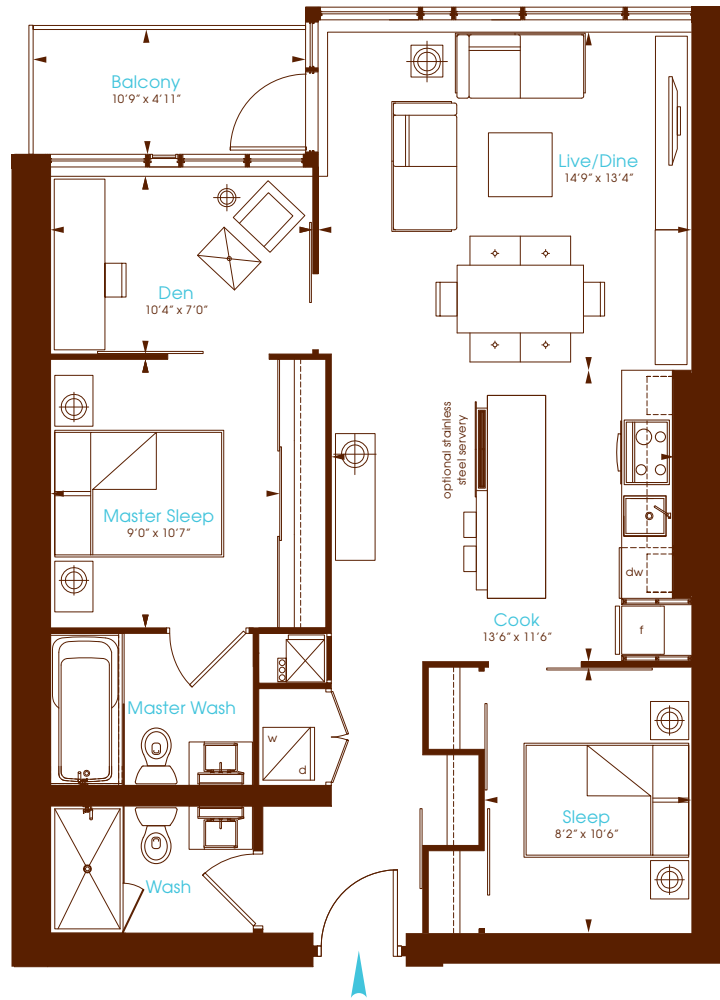

# Alpaca I

Two Bedroom + Den  
 Interior 954 Square Feet  
 Balcony 53 Square Feet

**Charlie**  
 Condos that love you.

All dimensions are approximate. Sizes and specifications are subject to change without notice. E. & O. E. Actual useable floor space varies from stated floor area. All furniture is for illustrative purpose only. Window mullions will vary by floor.