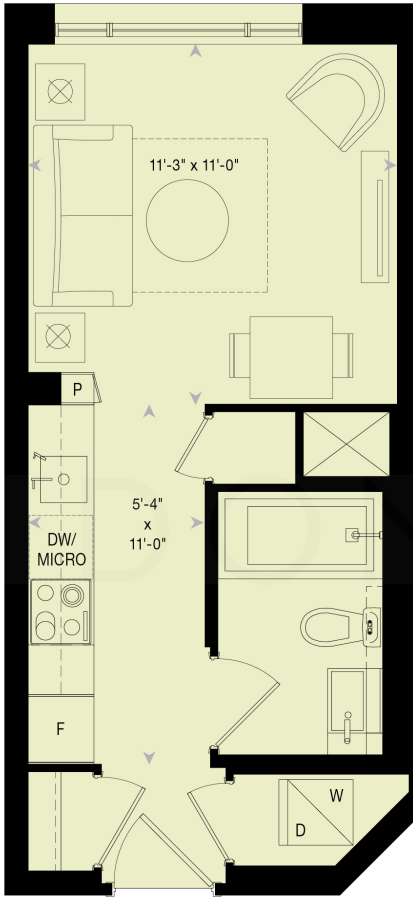

# 88 SCOTT STREET

7th Floor

14th-15th Floor

6th Floor

8th-13th Floor

16th-19th Floor

**Plan A2**

**Studio**

332 - 348 sq. ft.  
6th - 19th floor