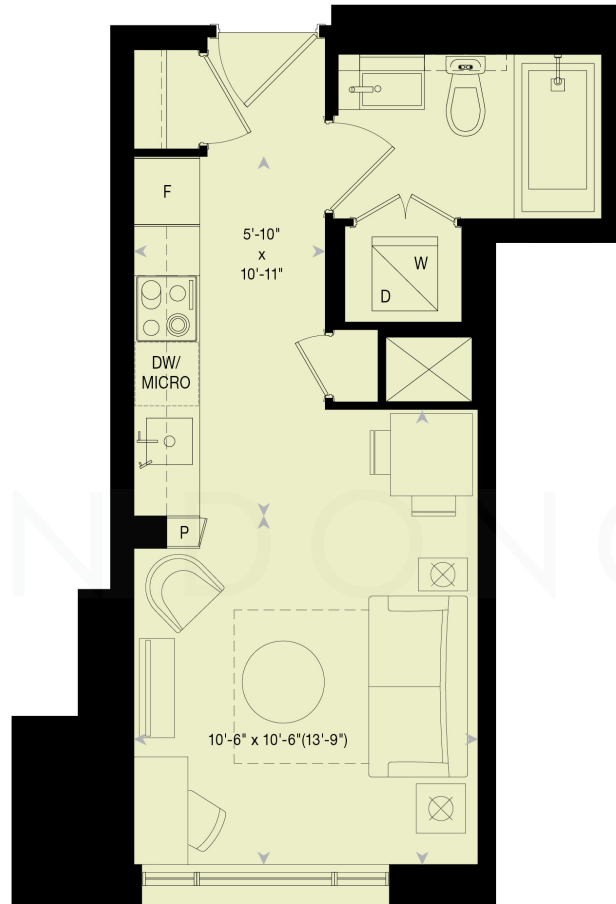

# 88 SCOTT STREET

DYLAN DONOVAN

14th-15th Floor

8th-13th Floor

16th-19th Floor

**Plan A3**

**Studio**

355 sq. ft.

8th - 19th floor