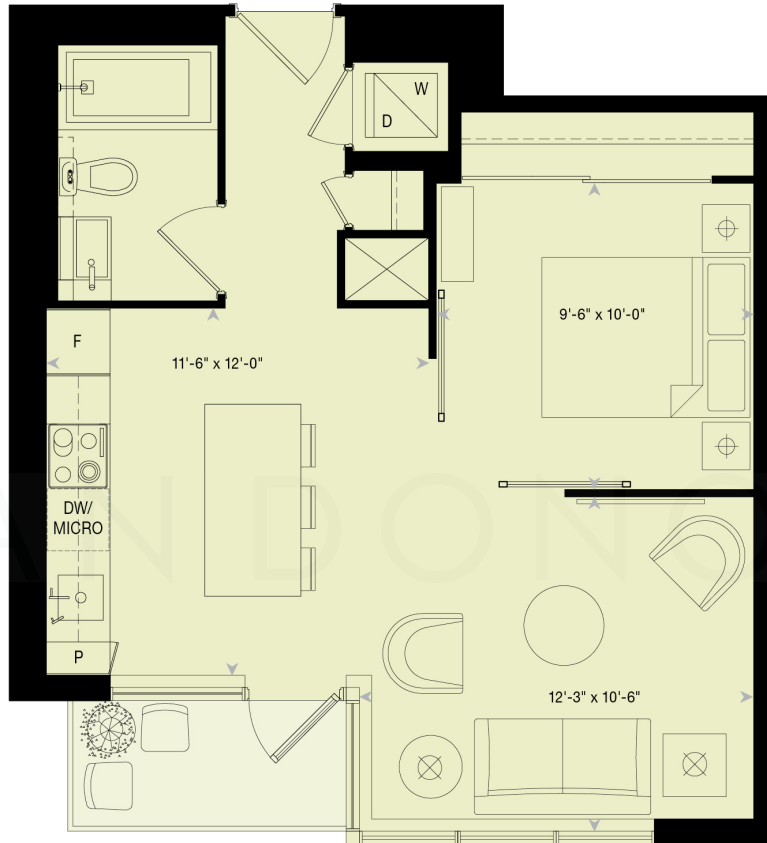

88 SCOTT STREET

33rd-34th Floor

46th-47th Floor

26th-32nd Floor

35th-45th Floor

48th-52nd Floor

Plan B1

1 Bedroom

555 - 559 sq. ft.
26th - 52nd floor