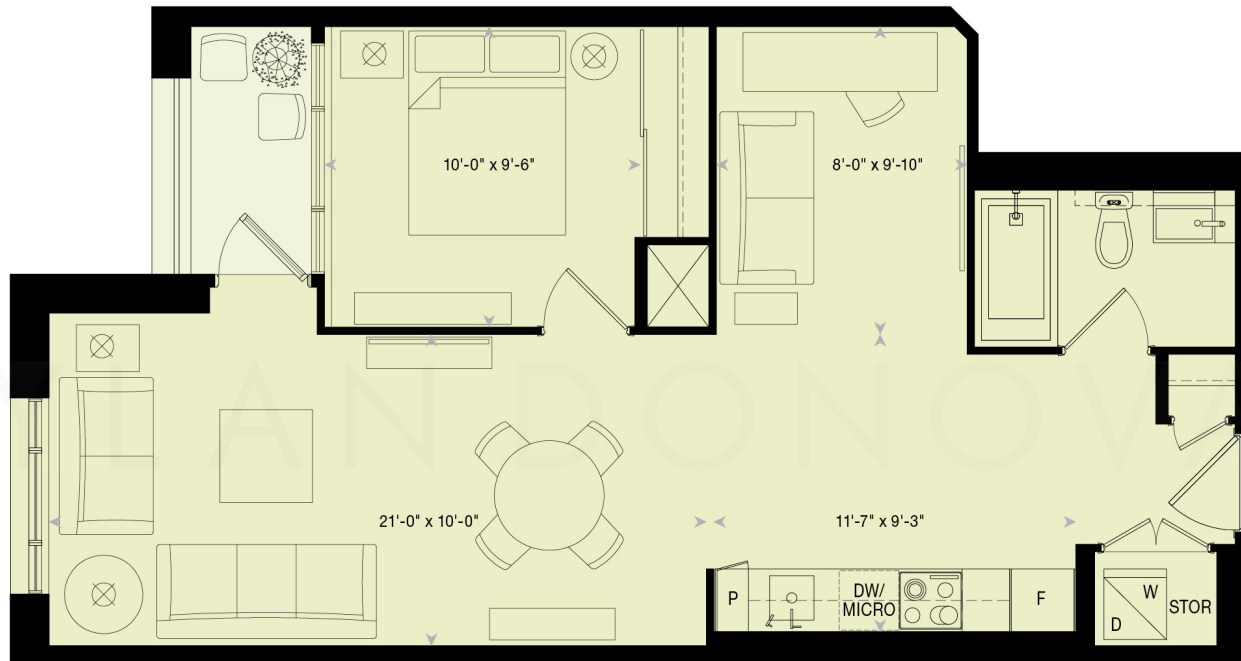

88 SCOTT STREET

8th-13th Floor

Plan C13

1 Bedroom + Den

698 sq. ft.

8th - 13th floor