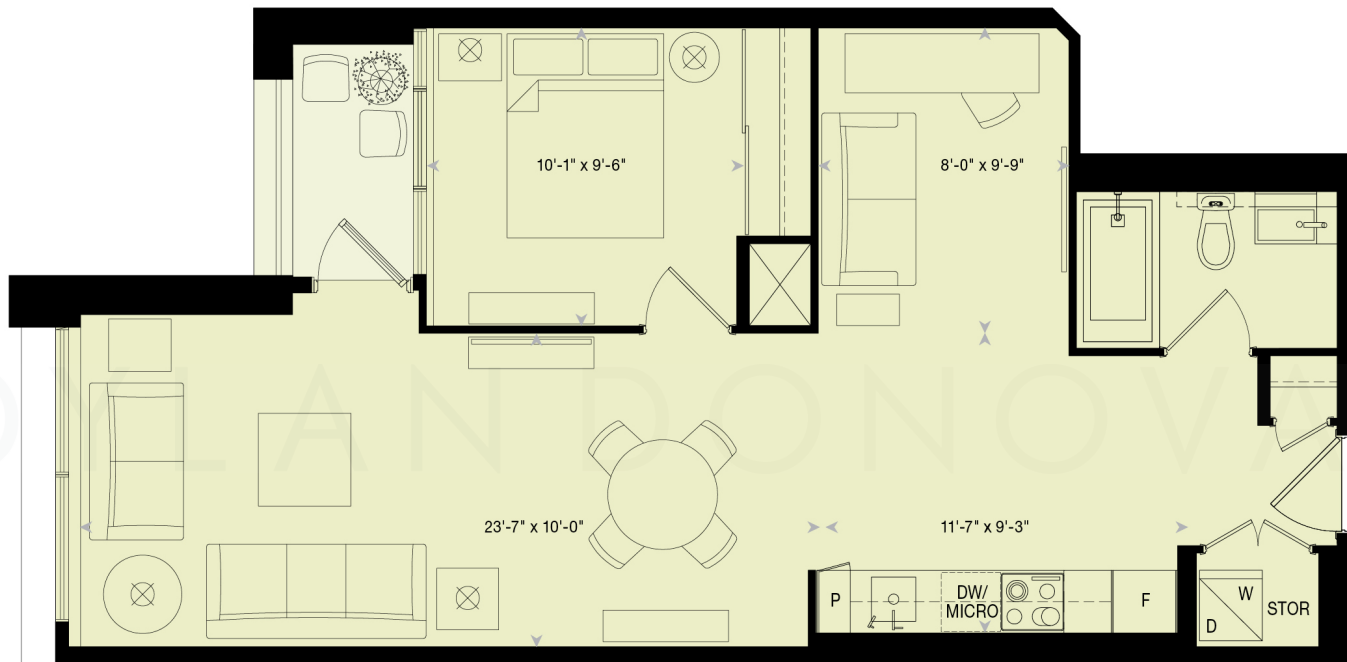

88 SCOTT STREET

Plan C14

1 Bedroom + Den

724 sq. ft.

14th - 15th floor