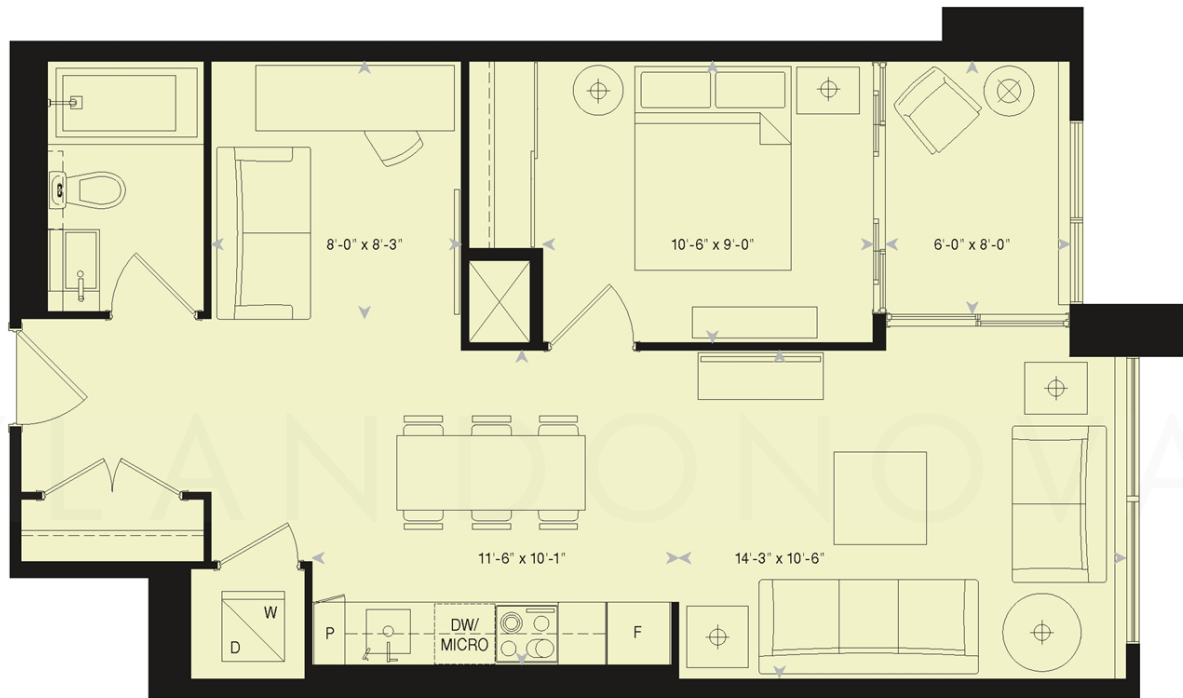

# 88 SCOTT STREET

## Plan C15

1 Bedroom + Den  
+ Solarium

729 sq. ft.  
33rd floor