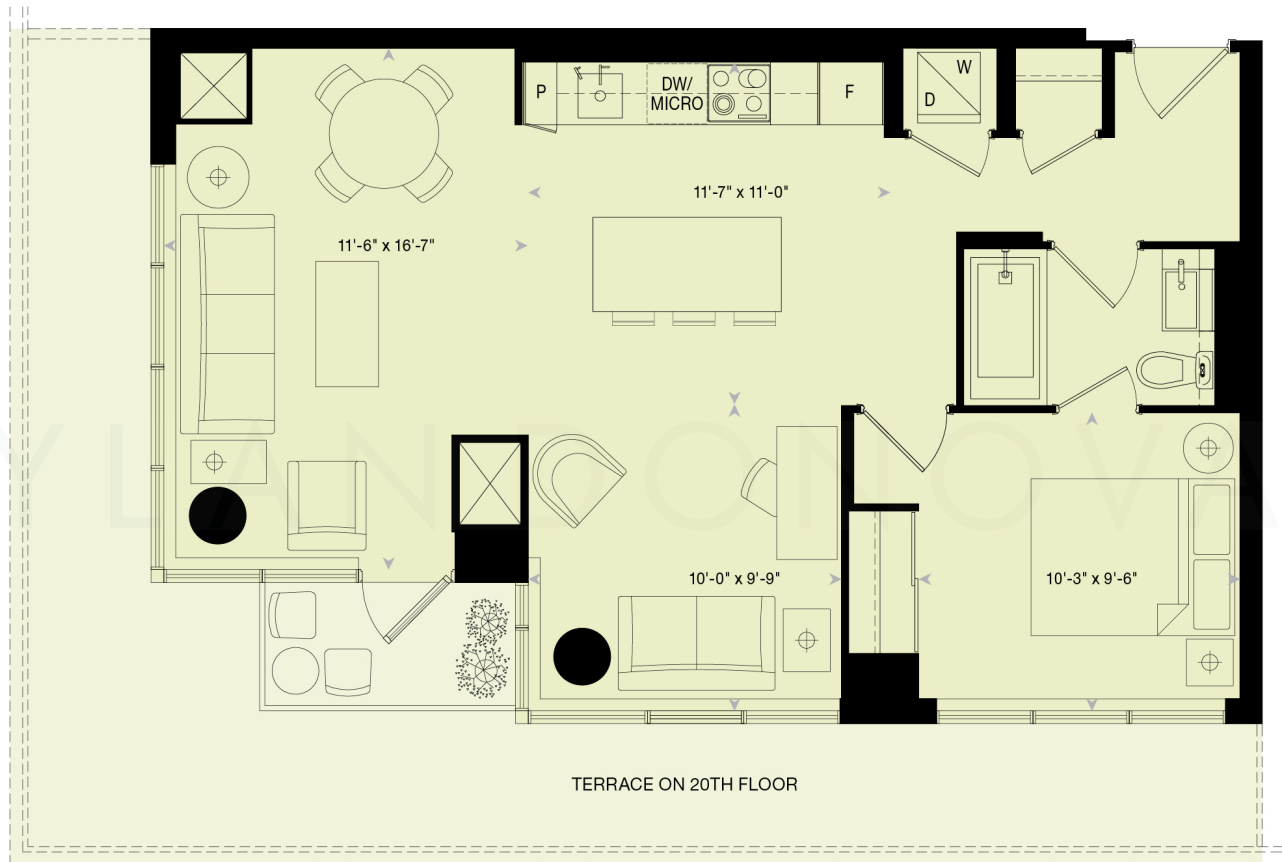

# 88 SCOTT STREET

22nd-27th Floor

20th-21st Floor

28th-32nd Floor

## Plan C16

1 Bedroom + Den

730 sq. ft.

20th - 32nd floor